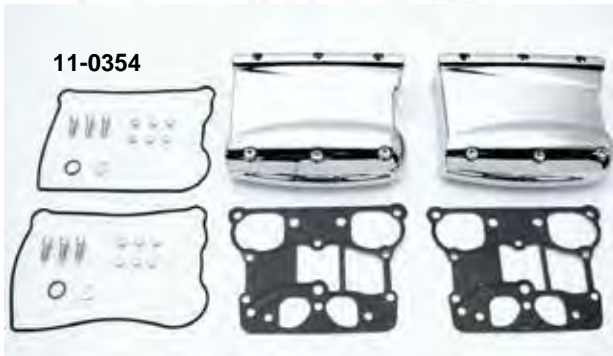

11-0352

11-0354

Top Rocker Box Sets from Radii

VT No.	Style	Fits
11-0352	Smooth	FLT 1999-2016
11-0354	Contoured	FLT 1999-2016

37-8799

37-9131

2024-4

2262-4

42-1092

37-8897

Head Bolt Cover Sets

• Include four covers to conceal head bolts.

VT No.	Style	Fits
37-8799	Chrome Cylinder	FLT 1986-1998
37-9131	Chrome Grooved Cylinder	FLT 1986-1998
2024-4	Hex Chrome Dome	FLT 1986-1998
2262-4	Chrome Spike	FLT 1986-1998
42-1092	Solid Brass	FLT 1984-1998
37-8897	Chrome Dome	FLT 1984-1985

11-0946

11-0948

Chrome Rocker Box Sets

• Includes 2 upper covers and 2 lower housings.

VT No.	Item	Fits
11-0946	Top Covers and Lower Housings	FLT 1999-2016
11-0948	Top Covers Only	FLT 1999-2016

43-9178

Chrome Top Rocker Box Cover & D-Ring Set