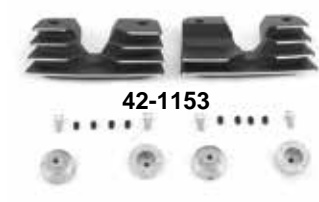

42-1092

37-8897

Head Bolt Cover Sets

• Include four covers to conceal head bolts.

VT No.	Style	Fits
37-8799	Chrome Cylinder	FLT 1986-1998
37-9131	Chrome Grooved Cylinder	FLT 1986-1998
2024-4	Hex Chrome Dome	FLT 1986-1998
2262-4	Chrome Spike	FLT 1986-1998
42-1092	Solid Brass	FLT 1984-1998
37-8897	Chrome Dome	FLT 1984-1985

11-0946

11-0948

Chrome Rocker Box Sets

• Includes 2 upper covers and 2 lower housings.

VT No.	Item	Fits
11-0946	Top Covers and Lower Housings	FLT 1999-2016
11-0948	Top Covers Only	FLT 1999-2016

43-9178

Chrome Top Rocker Box Cover & D-Ring Set

• Order gaskets and screws separately.

VT No.	Year
43-9178	1984-91
43-0377	1992-99

42-1152

42-1153

42-1154

42-1155

42-1159

Finned Head Bolt Bridge.