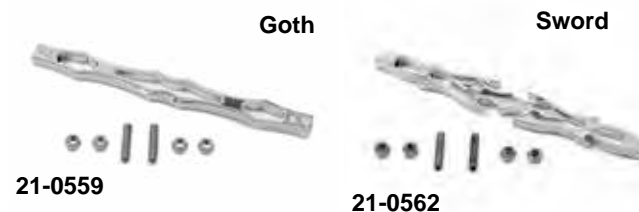

Chrome Shifter Rod Kit

• With swivel arms is 11" overall length.

VT No.	Includes Arms	Arm Length
21-2122	Yes	11"
21-2039	No	11"
21-0502	Yes	10½"

Custom Shifter Rod.

• Swivel ends and studs built in.

VT No.	Style	Fits
21-0685	Chrome Flame	FLHR 1994-up
21-0991	Black Skull	FLHT 1999-2012
21-0992	Chrome Skull	FLHT 1999-2012
21-0852	Black Flame	FLT, FLHT, FLHR 1980-1998
21-0853	Black Flame	FLT, FLHT, FLHR, FLHX 1990-2010

Custom Shifter Rod.

• Measured relative to stock length. For custom applications.

Style	Stock	+2"
Chrome Ball Milled	21-0286	21-0282
Black Ball Milled		21-0349
Black Agostinni	21-0342	21-0343
Chrome Drilled		21-0284
Black Ball Milled	21-0821	
Black Agostinni	21-0822	

Custom Chrome Shifter Rod.

• Measurement includes threads or custom applications

Style	11"	12¼"	13¾"
Skull	21-0581	21-0582	
Flame	21-0555	21-0552	21-0544
Maltese	21-0556		
Skulls	21-0557	21-0554	
Goth	21-0560	21-0559	
Sword	21-0563	21-0562	21-0561
Lady Luck	21-0566		21-0564

Chrome Shifter Maltese Rod Kit.

• With swivel arms is 11" overall length.

Rod measures 10¾" long and has an overall length including rod ends of 13¼".

VT No.	Fits
21-0680	Custom application