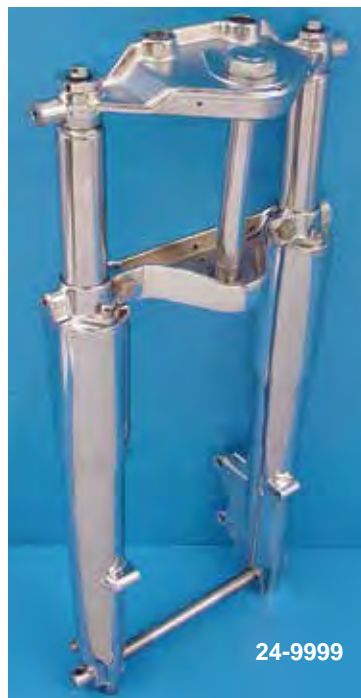

24-1221

24-2223

Chrome Fork Assembly

• Features chrome triple trees, chrome or polished lower legs, axle, chrome upper fork covers and full chrome cowl and handlebar top chrome cover assembly. Units accept dual disc caliper as required by year. 1984-86 models require 1987-99 front caliper set.

24-1155

Chrome Tree Set

VT No.	Item	Year
24-0212	Tree Set	1984-08
24-1314	Tree Set	2009-13
25-0985	Riser Set	1988-up
24-1155	Riser Top	2008-up

2736-1

2737-1

FLT Top Fork Tube Plugs.

VT No.	Year	Type
2736-1	1984-01	Top
2737-1	1984-01	Lower

24-9999

24-0211

24-0178

24-0268

24-0210

17-0949

FLT Fork Assembly

Fits 1984-99 FLT and includes chrome lower sliders with all internals and stock length tubes installed, chrome triple tree set, chrome slider covers, axle, bearings and dust covers. Accepts FLHR cowl set not included. Also accepts 11.5" dual disc components.

VT No.	Item
24-9999	Fork Assembly Complete w/Chrome Sliders
52-0856	16" Chrome Wheel
24-0355	Cowl Assembly
24-0268	Top Handlebar Chrome Cover
31-0246	Cowl Top Trim Piece
24-0522	Right and Left Leg Assembly, Chrome
24-0210	Chrome Upper Tree
24-0211	Chrome Lower Tree
24-0178	Black Upper Fork Triple Tree
24-0212	Chrome Tree Set
24-9960	Chrome Slider Covers
37-0860	Slider Cover Screws
24-0772	Fork Installation Kit
44-0675	Axle Kit Only
17-0949	Nut Lock Tab
37-1010	Pinch Bolt Set