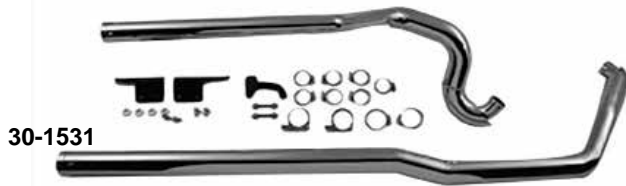

30-0763

30-0588

30-0609

Wyatt Gatling Chrome Slash Cut

- Dual slash-cut crossover system includes headers, heat shields, brackets and slash down mufflers with removable baffles.

- ***Note:** 30-0609 fits models with O2 sensor.

VT No.	Fits
30-0631	FLT 2010-2016
30-0621	FLT 2009
30-0609*	FLT 2007-2008
30-0608	FLT 1995-2008

Chrome Tru Dual Oval Crossover Exhaust Header System

- With oxygen sensor ports.
- Includes crossover kit with clamps.

VT No.	Fits
30-0764	FLT 2009
30-0763	FLT 2007-2008
30-0588	FLT, FLHT, FLHR, FLTR 1995-2006

30-1578

30-1531

30-0867

Vance & Hines Exhaust Drag Pipe Set

- Include pipes, heat shields, caps, baffles and hardware.

VT No.	Fits
30-1578	FLT 2010-2016
30-1577	FLT 2007
30-1531	FLT 1995-2006
30-0867	FLT 2017-2016

30-1572

Big Radius Exhaust Drag Pipe Set

- Feature 2 1/2" full header and muffler heat shield system, slash cut end caps, removable baffles and mounting hardware.