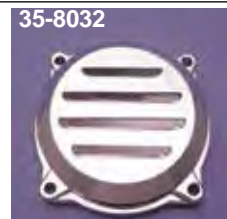

40-0452

Sifton Chrome Dual Canister Set.

- Includes dual canisters and hardware.

VT No.	Fits
40-0452	FLT 1992-2016
40-0892	FLT 1999-2016

Exposed Filter. Fits 2008-2016 FLT.
VT No. 34-1672

34-0451 Installed

34-0451

Chrome Curved Air Cleaner Breather.

- Includes steel bracket with breather bolts and tapered filter element with chrome 90° intake tube to face forward on CV carburetors
- Fits FLT 1993-2007 Except 1995-2001 EFI

VT No.	Item
34-0451	Full Kit
34-0771	Breather Only
34-0274	Air Filter Replacement

Carburetor Vent Fittings

VT No.	Angle	Notes
40-0581	Straight	All models, pack of 5
40-0532	90°	FLT 1979-1999, pair

42-0532 Live to Ride" medallion measures 3½" in diameter, has a chrome finish, and an adhesive backing.

Chrome CV Carburetor Top replaces black plastic cover on 1990-up Big Twin models.

VT No.	Type
35-8025	Smooth
35-8029	Eagle Spirit
35-8032	Ball Mill

40-0436

40-0446

40-0449

40-0450

From Sifton Dual Breather Kit