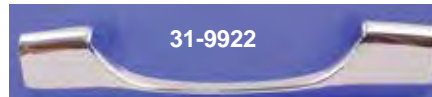

Rear Signal Mount

V-Shape Rear Turn Signal Kit

- Fits FLT. Includes red/amber LED bulb lamps.

VT No.	Item
33-3040	Kit
33-0762	LED Lamp Set

Chrome Round Turn Signal Bar

- Include hollow bolts to mount custom turn signals. Fits 1991-04 FLT. VT No. 31-0329

Chrome Low Boyz Turn Signal Bar

- Replaces 68430-89 and is threaded to accept stock turn signals and mounts to license plate bracket holes.

VT No.	Item	Length
31-0206	Bar	12"
31-0776	Bar Kit	7"
37-0561	End Nuts	
31-1289	Bar Kit	9.72"