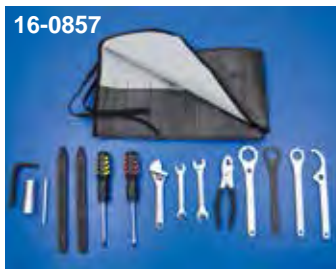

Roller Dolly

- Holds up to 1250lbs
- VT No. 16-1026

Roller Dolly

- Features nylon wheel and has a capacity of 1250 lbs
- VT No. 16-1999

Factory Spare Parts Book

VT No.	OEM	Fits
48-0602	99456-01	2001 FLT
48-0718	99456-03	2003 FLT

16-0529

Mini-Lift

- For use lift on table or floor to free wheels.1000 lbs capacity with a rubberized top plate. V-Twin logo and bright orange paint.

VT No. 16-0529

DIY Touring Tool Kit

- For 1999-2013 models will fit in a kidney shaped tool box. Includes rider tools and service tools for the rider-mechanic.

VT No.	Fits
16-0011	1999-13
16-0098	2014-up

Ignition Switch Tools

VT No.	Fits
16-0003	2003-13
16-0017	2003-13
16-1137	2014-up
16-1265	2014-up

Tool Kits

VT No.	Fits
16-0857	1985-up
16-0850	1979-84