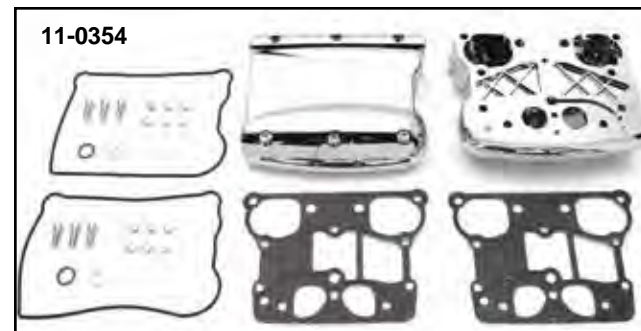

Radii Top Rocker Box Set for TC-88 models. Fit 1999-up FXST, FLST, FXD, 1999-16 FLT.

VT No. Type
11-0352 Smooth
11-0354 Contoured