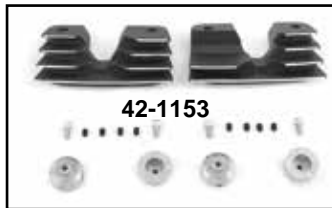

Top End Gasket Set

BIG TWIN

GB Top End Kits include all gaskets and O-rings including pushrod corks from the cylinder base and up. Perfect for piston and valve jobs.

VT No.	OEM	Years	Fits
15-0598	17033-83	1984-91	V2 Evolution
15-0680	17040-92A	1992-99	V2 Evolution
15-0377	17052-99	1999-up	TC-88

Head Bolt Bridge. Bolts on!

	Silver	Black	Model
42-1152	42-1153		EFI
42-1154	42-1155		Carb
42-1159			EFI

Rocker Box Gasket Kits include upper and lower gaskets in Cork or Molded O-Ring type with bolt seals and washers for both heads.

James	GB	OEM	Type	Fits
15-0845	15-0315	17033-83R	Cork	84-91 1340 Big Twin
15-0847	15-0654	17038-90	O-Ring	84-91 1340 Big Twin
15-0848	14-0932	17042-92	O-Ring	92-99 1340 Big Twin
15-1210*	15-1329*	—	O-Ring	99-up Twin Cam
15-1221	—	—	O-Ring	S&S Two Piece Rocker Covers