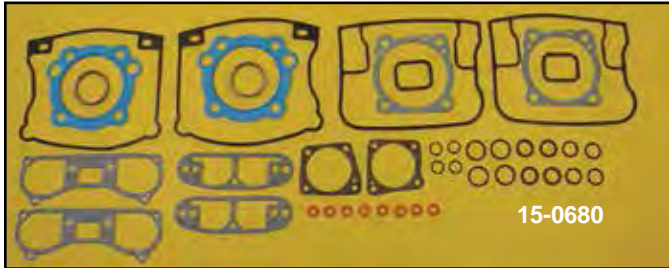

Top End Gasket Set

BIG TWIN

GB Top End Kits include all gaskets and O-rings including pushrod corks from the cylinder base and up. Perfect for piston and valve jobs.

VT No.	OEM	Years	Fits
15-0598	17033-83	1984-91	V2 Evolution
15-0680	17040-92A	1992-99	V2 Evolution
15-0377	17052-99	1999-up	TC-88

Head Bolt Bridge. Bolts on!

	Silver	Black	Model
42-1152	42-1153		EFI
42-1154	42-1155		Carb
42-1159			EFI

Rocker Box Gasket Kits include upper and lower gaskets in Cork or Molded O-Ring type with bolt seals and washers for both heads.

James	GB	OEM	Type	Fits
15-0845	15-0315	17033-83R	Cork	84-91 1340 Big Twin
15-0847	15-0654	17038-90	O-Ring	84-91 1340 Big Twin
15-0848	14-0932	17042-92	O-Ring	92-99 1340 Big Twin
15-1210*	15-1329*	—	O-Ring	99-up Twin Cam
15-1221	—	—	O-Ring	S&S Two Piece Rocker Covers