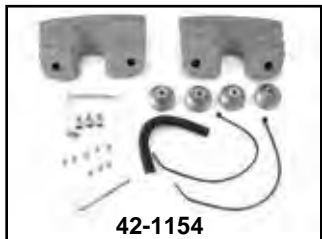

Top End Gasket Set

BIG TWIN

GB Top End Kits include all gaskets and O-rings including pushrod corks from the cylinder base and up. Perfect for piston and valve jobs.

VT No.	OEM	Years	Fits
15-0598	17033-83	1984-91	V2 Evolution
15-0680	17040-92A	1992-99	V2 Evolution
15-0377	17052-99	1999-up	TC-88

Head Bolt Bridge. Bolts on!

	Silver	Black	Model
42-1152	42-1153		EFI
42-1154	42-1155		Carb
42-1159			EFI

Rocker Box Gasket Kits include upper and lower gaskets in Cork or Molded O-Ring type with bolt seals and washers for both heads.

James	GB	OEM	Type	Fits
15-0845	15-0315	17033-83R	Cork	84-91 1340 Big Twin
15-0847	15-0654	17038-90	O-Ring	84-91 1340 Big Twin
15-0848	14-0932	17042-92	O-Ring	92-99 1340 Big Twin
15-1210*	15-1329*	—	O-Ring	99-up Twin Cam
15-1221	—	—	O-Ring	S&S Two Piece Rocker Covers