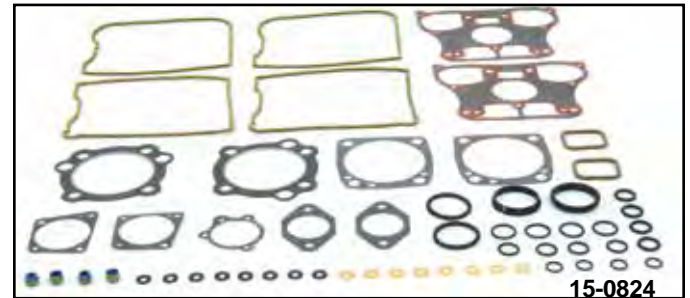

James Top End Sets

VT No.	OEM	Years	Models
15-0824	17033-83	1984-91	Evolution
(Teflon Head Gaskets/Cork Rocker Gaskets)			
15-0859	17033-83A	1984-91	Evolution
(.045" Teflon Head Gaskets/Rubber Rocker Gaskets)			
15-1191	—	1984-91	Evolution 3⁵/₈" Big Bore
(.045" Head Gaskets /Steel Base/Rubber Rocker Gaskets)			
15-0825	17040-92A	1992-99	Evolution
(.045" Head Gaskets/Rubber Rocker Gaskets)			
15-1192	—	1992-99	Evolution 3⁵/₈" Big Bore
(.045" Head Gaskets/Rubber Rocker Gaskets)			
15-1209	17052-99	1999-04	TC-88/96"
(.045" Fire Ring Head Gaskets/Rubber Coated Rocker Cover Gaskets)			
15-1343	17052-99 MLS	1999-04	TC-95/103"
(.040" MLS Head Gaskets/Rubber Coated Rocker Cover Gaskets)			
15-1344*	17052-05	2005-up	TC-88
(.045" Fire Ring Head Gaskets/Rubber Coated Rocker Cover Gaskets)			
15-1345*	17054-05 MLS	2005-up	TC-88
(.040" Fire Ring Head Gaskets/Rubber Coated Rocker Cover Gaskets)			

*Note: 2005-up FXST, FLST, FXD and 2005-16 FLT

Fits

1999-up FXST, FLST, FXD, 1999-16 FLT
1999-06 FXD, FXST, FLST, FLT
1999-up FXST, FLST, FXD, 1999-16 FLT