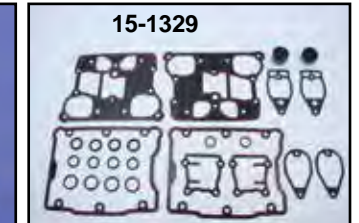

Top End Gasket Set

BIG TWIN

GB Top End Kits include all gaskets and O-rings including pushrod corks from the cylinder base and up. Perfect for piston and valve jobs.

VT No.	OEM	Years	Fits
15-0598	17033-83	1984-91	V2 Evolution
15-0680	17040-92A	1992-99	V2 Evolution
15-0377	17052-99	1999-up	TC-88

Head Bolt Bridge. Bolts on!

	Silver	Black	Model
42-1152	42-1153		EFI
42-1154	42-1155		Carb
42-1159			EFI

Rocker Box Gasket Kits include upper and lower gaskets in Cork or Molded O-Ring type with bolt seals and washers for both heads.

James	GB	OEM	Type	Fits
15-0845	15-0315	17033-83R	Cork	84-91 1340 Big Twin
15-0847	15-0654	17038-90	O-Ring	84-91 1340 Big Twin
15-0848	14-0932	17042-92	O-Ring	92-99 1340 Big Twin
15-1210*	15-1329*	—	O-Ring	99-up Twin Cam
15-1221	—	—	O-Ring	S&S Two Piece Rocker Covers