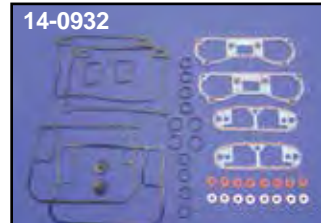

Top End Gasket Set

BIG TWIN

GB Top End Kits include all gaskets and O-rings including pushrod corks from the cylinder base and up. Perfect for piston and valve jobs.

VT No.	OEM	Years	Fits
15-0598	17033-83	1984-91	V2 Evolution
15-0680	17040-92A	1992-99	V2 Evolution
15-0377	17052-99	1999-up	TC-88

Head Bolt Bridge. Bolts on!

	Silver	Black	Model
42-1152	42-1153		EFI
42-1154	42-1155		Carb
42-1159			EFI

Rocker Box Gasket Kits include upper and lower gaskets in Cork or Molded O-Ring type with bolt seals and washers for both heads.

James	GB	OEM	Type	Fits
15-0845	15-0315	17033-83R	Cork	84-91 1340 Big Twin
15-0847	15-0654	17038-90	O-Ring	84-91 1340 Big Twin
15-0848	14-0932	17042-92	O-Ring	92-99 1340 Big Twin
15-1210*	15-1329*	—	O-Ring	99-up Twin Cam
15-1221	—	—	O-Ring	S&S Two Piece Rocker Covers