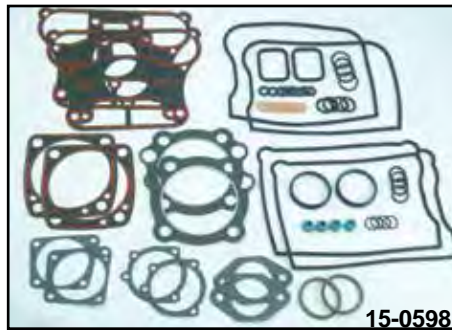

Top End Gasket Set

BIG TWIN

GB Top End Kits include all gaskets and O-rings including pushrod corks from the cylinder base and up. Perfect for piston and valve jobs.

VT No.	OEM	Years	Fits
15-0598	17033-83	1984-91	V2 Evolution
15-0680	17040-92A	1992-99	V2 Evolution
15-0377	17052-99	1999-up	TC-88

Head Bolt Bridge. Bolts on!

	Silver	Black	Model
42-1152	42-1153		EFI
42-1154	42-1155		Carb
42-1159			EFI

Rocker Box Gasket Kits include upper and lower gaskets in Cork or Molded O-Ring type with bolt seals and washers for both heads.

James	GB	OEM	Type	Fits
15-0845	15-0315	17033-83R	Cork	84-91 1340 Big Twin
15-0847	15-0654	17038-90	O-Ring	84-91 1340 Big Twin
15-0848	14-0932	17042-92	O-Ring	92-99 1340 Big Twin
15-1210*	15-1329*	—	O-Ring	99-up Twin Cam
15-1221	—	—	O-Ring	S&S Two Piece Rocker Covers

*Note: 1999-up FXST, FLST, FXD and 1999-16 FLT

James Top End Sets

VT No.	OEM	Years	Models
15-0824	17033-83	1984-91	Evolution
(Teflon Head Gaskets/Cork Rocker Gaskets)			
15-0859	17033-83A	1984-91	Evolution
(.045" Teflon Head Gaskets/Rubber Rocker Gaskets)			
15-1191	—	1984-91	Evolution 3 ⁵ / ₈ " Big Bore
(.045" Head Gaskets /Steel Base/Rubber Rocker Gaskets)			
15-0825	17040-92A	1992-99	Evolution
(.045" Head Gaskets/Rubber Rocker Gaskets)			
15-1192	—	1992-99	Evolution 3 ⁵ / ₈ " Big Bore
(.045" Head Gaskets/Rubber Rocker Gaskets)			
15-1209	17052-99	1999-04	TC-88/96"
(.045" Fire Ring Head Gaskets/Rubber Coated Rocker Cover Gaskets)			
15-1343	17052-99 MLS	1999-04	TC-95/103"
(.040" MLS Head Gaskets/Rubber Coated Rocker Cover Gaskets)			
15-1344*	17052-05	2005-up	TC-88
(.045" Fire Ring Head Gaskets/Rubber Coated Rocker Cover Gaskets)			
15-1345*	17054-05 MLS	2005-up	TC-88
(.040" Fire Ring Head Gaskets/Rubber Coated Rocker Cover Gaskets)			