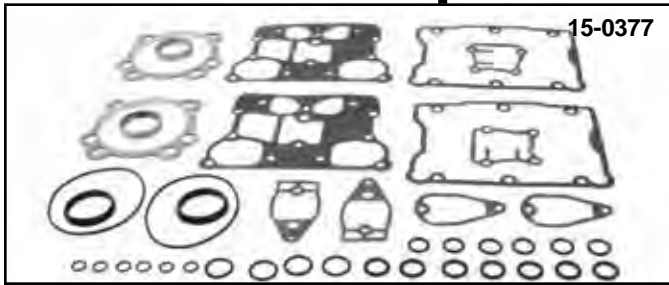

Top End Gasket Set

BIG TWIN

GB Top End Kits include all gaskets and O-rings including pushrod corks from the cylinder base and up. Perfect for piston and valve jobs.

VT No.	OEM	Years	Fits
15-0598	17033-83	1984-91	V2 Evolution
15-0680	17040-92A	1992-99	V2 Evolution
15-0377	17052-99	1999-up	TC-88

Head Bolt Bridge. Bolts on!

	Silver	Black	Model
42-1152	42-1153		EFI
42-1154	42-1155		Carb
42-1159			EFI

Rocker Box Gasket Kits include upper and lower gaskets in Cork or Molded O-Ring type with bolt seals and washers for both heads.

James	GB	OEM	Type	Fits
15-0845	15-0315	17033-83R	Cork	84-91 1340 Big Twin
15-0847	15-0654	17038-90	O-Ring	84-91 1340 Big Twin
15-0848	14-0932	17042-92	O-Ring	92-99 1340 Big Twin
15-1210*	15-1329*	—	O-Ring	99-up Twin Cam
15-1221	—	—	O-Ring	S&S Two Piece Rocker Covers