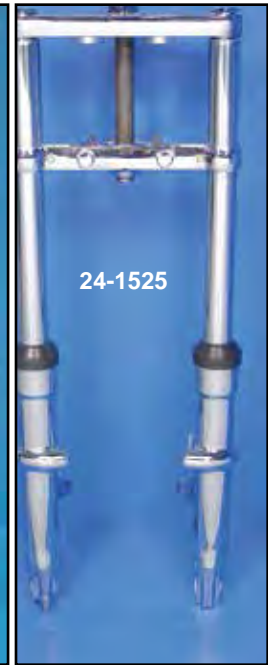

41mm Narrow Glide

41mm Narrow Glide will replace 39mm assembly on FXD models. Use with original wheel and brake assembly from 1984-03. Wheel not included.

VT No.	Item	Type
24-1275	Fork Assembly	Dual
24-1276	Fork Assembly	Single
24-1280	Fork Sliders	
52-0170	19" Wheel	Single/Dual
52-0171	21" Wheel	Single/Dual