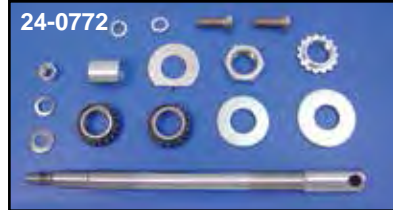

Replica Fork Assembly

41mm Glide Fork Assemblies include forged chrome replica triple trees, hard chrome tubes on stock length forks, chrome tubes on overstock length and polished or chrome lower legs with all internals installed less hardware. Stock overall length is 31". Order installation kit separately.

	(A) FXWG, Dual 10"		(B) FXST, Single 11.5"		(C) FXST, Dual, 11.5"	
	Polish	Chrome	Polish	Chrome	Polish	Chrome
Stock	24-1500	24-1525		24-1532	24-1501	24-1546
2"	24-1503	24-1526	24-1509	24-1533	24-1515	24-1540
4"	24-1504	24-1527	24-1510	24-1534	24-1516	24-1541
6"	24-1505	24-1528	24-1511	24-1535	24-1517	24-1542
8"			24-1512	24-1537	24-1518	24-1543
10"			24-1513	24-1538	24-1519	24-1544
12"			24-1514	24-1539	24-1520	24-1545

Fork Installation Kit includes two bearings, dust covers, top nut axle and related hardware.

VT No.	Type	Year	Model
24-0774	2 Disc	1984-99	FXST
24-0833	1 Disc	1986-99	FLST
24-0772	2 Disc	1984-99	FLT
24-1158	2 Disc	2000-07	FLT
24-0773	2 Disc	1986-99	FLST

41mm Billet Fork Assembly with stock rake trees and 32" overall length. Fits 1984-99 calipers.

- VT No. Item**
- 24-1547** Fork
- 44-0891** Axle
- 24-1280** Legs

16" FL Wheel Shown on Billet Fork Assembly. Wheel has proper offset to fit all 41mm forks which accept 1984-99 single disc caliper. Order caliper, speedo drive and spacer separately.