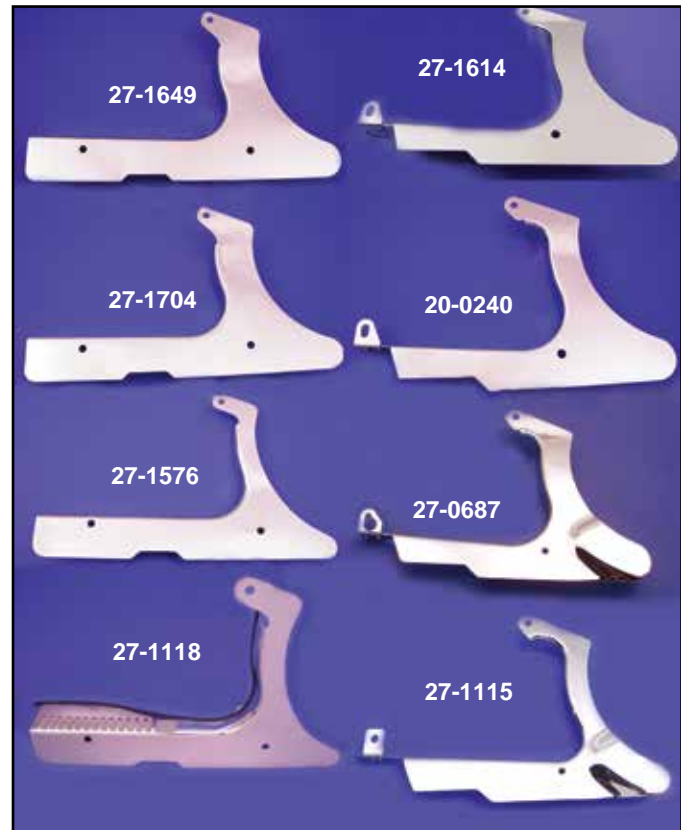

**Chain Guard** fits 1984-85 FXST models with rear chain.  
VT No. 27-1575

27-1706

27-0122

**Short Chrome Belt Guard** fits 1986-99 FXST-FLST models.

VT No. 27-1706

**FXST Nerf Guard** 1986-99.

VT No. 27-0122

## ST Full Belt Guard

VT No. 27-1588 Shown Installed

**Full Chrome Rear Belt Guard** fits 1985-99 FXST-FLST.

VT No. 27-1588

288

**Chrome Belt Guard Kits** include pulley cover with upper and lower belt guard for Softail models.

VT No.	Fits	Teeth
27-0157	1986-99	70
27-0158	1990-99	65
27-0159	2000-06 FLST Only	70
27-0161	2006 FXST Only	70
27-0160	2007-up FXST and FLST	66

## Chrome Lower Belt Guards for belt drive 1986-up FLST-FXST models. Note: Pulley tooth size.

VT No.	OEM	Year	Teeth	Belt
27-1649	60394-90	1990-99	61	1.5"
27-1704	60389-97A	1989-99	65	1.5"
27-1576	60366-89A	1986-99	70	1.5"
27-1614	Louvered	1986-99	70	1.5"
20-0240	60316-00	2000-05	70	1.5"
27-0687	60317-06	2006	70	1"
27-1115	60655-07	2007-up	66	20mm
27-1118	60654-07	2007-up	70	1"