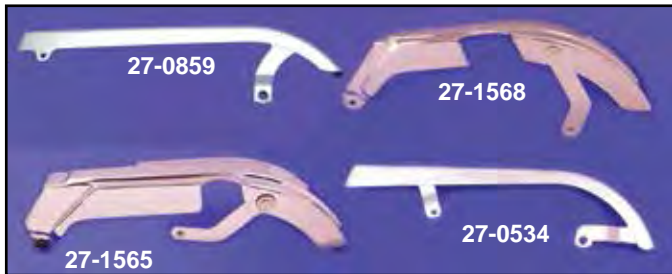

Softail Custom Belt Guard

27-0185
Installed

27-1116 Installed

27-1119

27-1120

Shorty Chrome Upper Belt Guard for Softail models. Includes mounting hardware.

VT No.	Year	Belt	Model
27-0185	1986-06	1.25", 1.5"	FX-FLST
27-1116	2007-up	20 mm	FXST-FLST
27-1119	2007-up	1"	FLST
27-1120	2008-up	20 mm	FXST

Belt Guard FXR-FXB-FXD

27-0859

27-1568

27-1565

27-0534

27-0688 Installed

2006-up Shorty Upper Belt Guard for FXD-FXDWG models.
VT No. 27-0688

Chrome Rear Belt Guards for models listed.

VT No.	Fits
27-1568	1987-94 FXR-FXRS-FXLR
27-1565	1985-86 FXR-FXRS-FXSB
27-0527	1992-99 FXD-FXDL-FXDWG
27-0534	2000-05 All FXD models
27-0859	2007-up All FXD models
31-0946	2006-up FXD Bracket

27-1650

27-1651

27-0686

Chrome Lower Belt Guard Covers for belt drive FXR-FXD-FLT models. **Note:** Pulley Tooth size.

VT No.	Teeth	Model
27-1650	70/65	1991-05 FXD
27-1651	61	1991-05 FXD
27-0686	70	2007-up FXD

27-0679

Chrome Dress Up Kits fit FXD models. Kits include upper and lower belt guard with a chrome pulley cover.