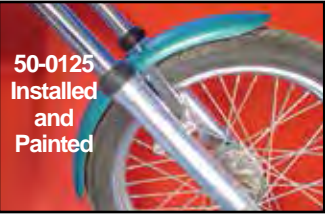

# Front Fender

50-6062

**Raw Steel Fender** fit 41mm FXST models, 4" wide for 21" wheels.  
VT No. 50-6062

50-0125  
Installed  
and  
Painted

50-0125

**All Fenders are Steel!**

50-0126

50-0114

50-0114

**Glide Type Fenders** are plain unfinished where noted. Fenders include chrome or raw braces riveted on. Fit 19" and 21" tires only.

**1980-up Wide Glide and Softail**

VT No.	Fender	Bracket
50-0125	Plain	Chrome
50-0126	Chrome	Chrome
50-0114	Spring Type Raw	Chrome

**Chrome Fender Mounts** are .750 thick to mount custom fenders to Wide Glide forks.  
VT No. 50-0579

50-0133

50-0195

50-0196

50-0281

**Universal Sport Style Front Fender** is rolled on edge and in front. The brackets are not included.