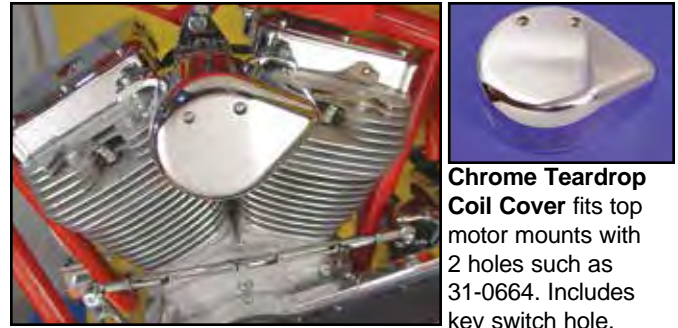

Coil Cover

Chrome Coil Covers.

VT No.	Style	Year
42-0415	Smooth	1965-99 Big Twin
42-0417	Louvered	1965-99 Big Twin
42-5523	Skull	1965-99 Big Twin
42-1030	Flame	1965-99 Big Twin
42-1528	Skull	1965-99 Big Twin
42-1529	Flame	1965-99 Big Twin
42-0215	Finned	1965-99 Big Twin
42-0445	Smooth	2000-06 Softail
42-1015	Smooth	2007-up Softail
42-1076	Skull	2000-up Softail
42-1541	Flame	2000-up Softail
42-0416	Smooth	1983-94 FXR
42-0446	Smooth	1999-up FXD
42-1539	Skull	2000-05 FXD
42-1077	Smooth	2008-up FXCW
42-1080	Skull	2008-up FXCW
42-1520	Smooth	2017-up FLT

Full Chrome Coil Cover fits 1983-99 XL-FL.
VT No. 42-0839

Coil Cover and Speed Nut for Big Twins.
VT No. 37-1956 1985-99, Screw only
12-0555 Nut only, 8115B

Chrome Teardrop Coil Cover fits top motor mounts with 2 holes such as 31-0664. Includes key switch hole.
VT No. 42-0926