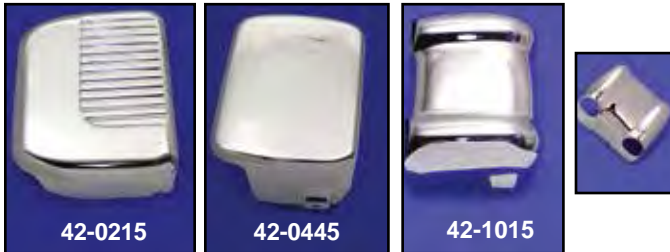

Coil Cover

Chrome Coil Covers.

VT No.	Style	Year
42-0415	Smooth	1965-99 Big Twin
42-0417	Louvered	1965-99 Big Twin
42-5523	Skull	1965-99 Big Twin
42-1030	Flame	1965-99 Big Twin
42-1528	Skull	1965-99 Big Twin
42-1529	Flame	1965-99 Big Twin
42-0215	Finned	1965-99 Big Twin
42-0445	Smooth	2000-06 Softail
42-1015	Smooth	2007-up Softail
42-1076	Skull	2000-up Softail
42-1541	Flame	2000-up Softail
42-0416	Smooth	1983-94 FXR
42-0446	Smooth	1999-up FXD
42-1539	Skull	2000-05 FXD
42-1077	Smooth	2008-up FXCW
42-1080	Skull	2008-up FXCW
42-1520	Smooth	2017-up FLT

Full Chrome Coil Cover fits 1983-99 XL-FL.
VT No. 42-0839

Coil Cover and Speed Nut for Big Twins.
VT No. 37-1956 1985-99, Screw only
12-0555 Nut only, 8115B

Chrome Teardrop Coil Cover fits top motor mounts with 2 holes such as 31-0664. Includes key switch hole.
VT No. 42-0926