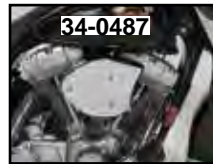

Air Cleaner

V-Charger Air Cleaner Units Only include element. Order brackets and breather kits as required.

Chrome	Black	Style
34-1070	34-1070	Filter
34-0638	34-1430	Smooth
34-1429	34-1456	Raised Skull
34-0620		Smooth
34-1303		Engraved Skull
34-0087		Smooth