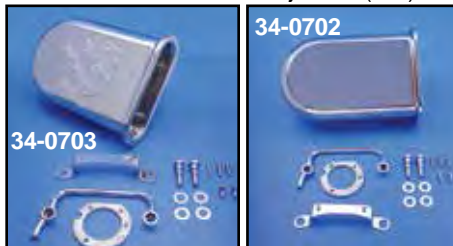

Billet Scoop CV Air Cleaner includes filter and mount brackets. Fits 1991-99 Big Twin with carburetor.

VT No.	Style
34-0703	Flame
34-0702	Smooth