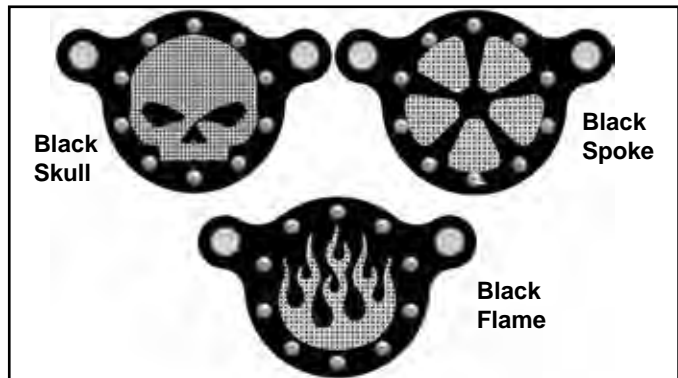

Wyatt Gatling Air Cleaner Kits include backing plate and hardware to connect breather fittings in head.

Black	Chrome Style	Fits
34-0233	34-0242	Spoke 2008-16 FLT
—	34-0243	Skull 2008-16 FLT
—	34-0244	Flame 2008-16 FLT
34-0236	34-0245	Spoke 2000-16 FLST, FXST, 2000-07 FLT
34-0237	34-0246	Skull As Above
34-0238	34-0247	Flame As Above

Chrome Smooth Teardrop Air Cleaner fits 1990-90.
VT No. Style
34-1501 Teardrop
34-0560 Mount Kit