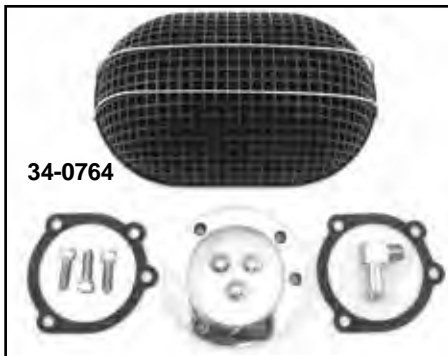

Air Cleaner

Air Cleaners include elements.

Chrome	Black	Element	Fits
34-0501	34-1325	34-0079	Bendix-Keihin
34-0733	—	34-0079	S&S "E"
34-0040	34-1370	34-0078	Bendix-Keihin
34-0506	—	34-0079	Bendix-Keihin with Chrome Mesh
34-0906	Foam Element for VT No. 34-0506 type		
34-0711	Foam Element for VT No. 34-0501, 34-0733 type		
For CV			
34-0732	—	34-0079	Round
34-0746	34-0764		Turbo

Air Snoot is polished aluminum. Fits S&S "E" carbs. Does not include provision for filter.
VT No. 34-0470

Wyatt Gatling Skull Air Cleaners fit CV models.
VT No. Finish
34-0843 Chrome
34-0844 Black

Velo High Flow Air Cleaner Assembly features cast mount bracket with built in breather and filter. Includes breather bolts and hardware to mount to 1993-07 Evolution and TC-88. Cover not included.

VT No.	Type	Year
34-0617	CV	1993-07
34-1163	CV Backing Plate	1993-07
34-0700	S&S	1993-05
34-0623	Electronic Fuel Injection (EFI)	2002-07

Wyatt Gatling Air Cleaner Kits include backing plate and hardware to connect breather fittings in head.

Black	Chrome Style	Fits
34-0233	34-0242	Spoke 2008-16 FLT
—	34-0243	Skull 2008-16 FLT
—	34-0244	Flame 2008-16 FLT
34-0236	34-0245	Spoke 2000-16 FLST, FXST, 2000-07 FLT
34-0237	34-0246	Skull As Above
34-0238	34-0247	Flame As Above