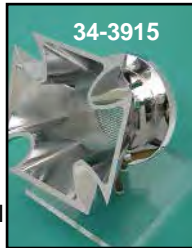

Oval Air Cleaner Assembly.
 VT No. Fits
 34-1374 CV
 34-1382 Keihin

Diamond Billet Air Cleaner fits CV models.
 VT No. 34-1206

Maltese Velocity Stack fits CV and S&S carburetors with unique fluted design. Order S&S adapter to fit "E" carburetors. This Quaductive™ design increases air flow. Screen included. Order screws separately.

VT No.	Item	Finish
34-1160	CV Stack	Natural
34-3915	CV Stack	Chrome
34-0673	S&S "E" Adapter	Alloy
34-0661	Bracket Only CV	Chrome
34-0662	Bracket Only S&S E	Chrome
34-1111	Screen	Stainless Steel
37-0894	Screw Set	(3 Pieces)

Cycovator Air Cleaner Kit fits 1999-up Big Twin with carburetor. High filtration element included with all parts as pictured. Order 34-1186 adapter sleeve to fit 1993-98 Evolution models.

VT No.
 34-1340 Backing Plate
 34-0062 Kit with cover

Cone Air Cleaners

Filters fit as noted are attached by worm drive clamp. Inner diameter of 65 mm.

VT No.	Length (mm)
34-0892	140 mm
34-1504	133 mm
34-0891	175 mm

K&N RK Series Air Cleaner Assembly for 1999-07 Twin Cam Big Twins with a carburetor. Complete assembly provides significant increase in air flow to the engine while boosting performance and filtration. Features a built in Dyno tuned velocity stack, powder coated aluminum backing plate and internal breathers. Uses stock type air cleaner cover.