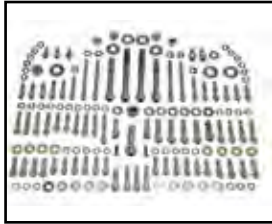

COLONY

Show Bike Kit

BIG TWIN

Chrome Allen Show Bike Kits
by Colony for 1999-up TC-88 models.

VT No. Model
1000 1999-05 FXD
1000-P 1999-05 FXD Polish
1018 1999-06 Softail
1018-P 1999-06 Softail Polish

2340-10

2340-10

2341-5

2006-up FXD-FXDWDG Screw Kits.

VT No. Fits
2344-10 Oil Pan
2345-6 Shift Cover
2340-10 Pulley Bolts
2341-5 Front Rotor
2346-3 Dash Panel
2342-18 Primary Cover
2342-18T Primary Cover

Show Bike Cap Kits in chrome finish.

VT No. Fits
8520 1987-88 Evolution Softail
8521 1989-91 Evolution Softail
8517 1984-86 Evolution 4 Speed
8518 1985-86 Evolution 5 Speed

Show Bike Kits are original chrome detailing by Colony for models listed. Includes acorn or cap nuts for engine and transmission area.

Cap

Acorn

Acorn

Chrome	Gold	Year	Model
7929	—	1987-91	FXR
7930	—	1992-95	FXR
7931	—	1996-98	FXR
7917	7917-G	1984-86	Evolution 4-Speed Big Twin
7918	7918-G	1985-86	Evolution 5-Speed Big Twin
7920	—	1987-88	Evolution Softail 5-Speed
7921	7921-G	1989-91	Evolution Softail and Dynaglide
7923	—	1992-95	Evolution Softail and Dynaglide
7924	—	1996-98	Evolution and Dynaglide
7925	—	1999-05	Twin Cam 88 Dynaglide
7928	—	2000-06	Twin Cam 88 FXST-FLST