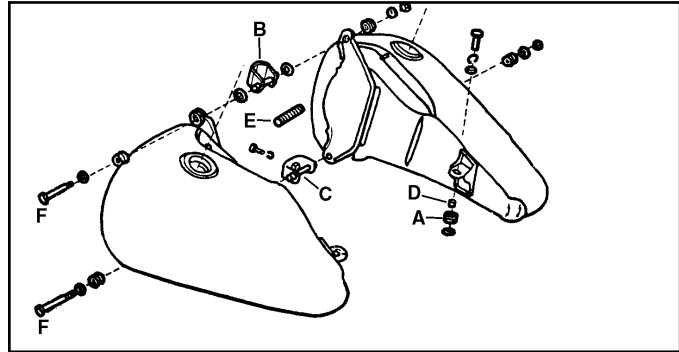

Custom Tank Mount Bolt Sets.

37-9330	2000-up Softail Lower
---------	-----------------------

2000-up Softail Tank Mount Adapter Kit allows 1984-99 two piece Bobs to be mounted to 2000-up models and utilize original dash panel.
VT No. 51-0519

Weld-On Rear Tank Dowels are tapped for $\frac{5}{16}$ — 24 thread.
VT No. 51-0858

FXST Allen Tank Mount Kit includes two brackets, chrome allens and chrome washers for 1984-99 FXST-FLST.
VT No. 38-7021