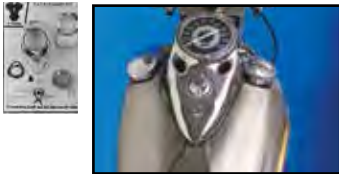

**Dash Panels**

VT No.	OEM	Type	Finish
39-0111	71271-56	2	Chrome
39-0953	71271-56	2	Raw
39-0110	71272-62	3	Chrome
39-0144	Without key switch hole		Chrome
39-0893*	Smooth	3	Chrome
39-0892*	Smooth	—	Chrome

\*Note: Fits XL gauge. 91.5 mm opening for 95-00 XL-FXD Speedo

**Cateye Dash Kit** is complete as illustrated. Packaged on 18" x 24" board for point of purchase display. Can be ordered with either plain 39-0129 base, or wired 39-0126 base with sockets and bulbs. Includes either 1:1 or 2:1 ratio speedometer and the correct five post key switch with two keys. Order plain base dash kit 39-0129 when it is not desired to rewire harness for lighting base included is 39-0129. Order cable separately. Can be mounted on 1984-91 FXST and requires 39-0209 spacer kit.