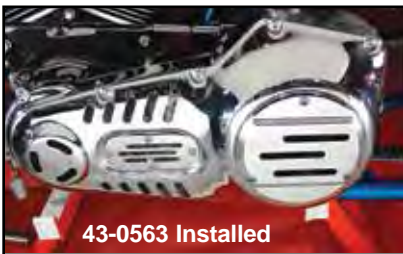

Primary Cover Kit

Chrome Primary Cover Sets are for Softtail models. Set includes die cast and chrome inner and outer primary cover.

VT No.	Fits	Hardware
43-0250	1990-93	15-0782
43-0251	1994-99	15-0779

VT No. With Derby	VT No. Without Derby	Year	Model
43-0264	43-0347	1995-06	Softtail
		1994-05	FXD-FXDWG
43-0288		2006-up	FXD
43-0289		2006-up	FXDWG
		2007-up	FXST
43-0265	43-0249	1994-06	FLT
43-0294		2007-up	FLT
43-0267	43-0341	1989-93	FLT-FXR
43-0272	43-0340	1985-88	FLT-FXR
42-0740		Inspection	FLT
42-9943		Inspection	FXR

Outer Vented Primary Kit

Vented Primary Cover Kits include vented inspection and derby covers with screws for Softtail models.

VT No.	Year
43-0562	1989-93
43-0563	1994-05 Dynaglide 1994-06 FXST

Chrome Vented Outer Primary Covers are without bearing installed.

VT No.	Year	Model
43-0252	1989-93	FXST
43-0257	1994-06	FXST-FXD
43-0290	1995-06	FXST (3 Hole)

Chrome Vented Primary Covers fit Softtail and FXD models. All parts sold separately.

VT No.	Year
43-0110	1994-06
43-0113	1989-93
43-0126	Derby
43-0179	Oval