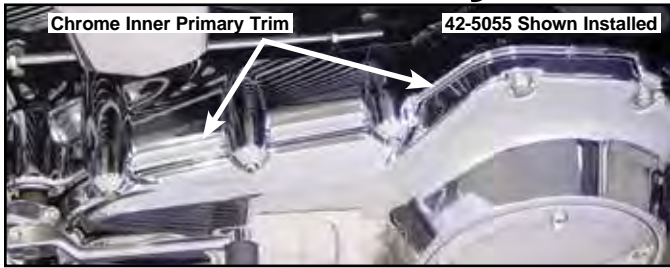

Inner Primary Trim

Chrome Inner Primary Trim easily adapts to stock cast inner primary without complicated disassembly.

VT No.	Year	Model
42-5058	2006-up	FXDWG
42-5057	2007-up	Softail
42-0729	1986-88	FXST-FLST

Inner Primary Cover with chain drive. Fits 1984-85.
VT No. 43-0155

Chrome Inner Primary Cover fits 1994-2000 FXDWG.
VT No. 43-0279

Inner Primary

Cast Inner Primary Covers available in chrome, cast, polished or OE black finish.