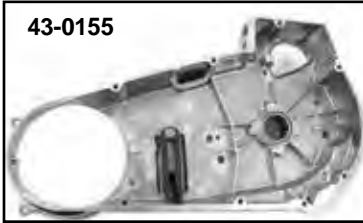

Inner Primary Trim

Chrome Inner Primary Trim easily adapts to stock cast inner primary without complicated disassembly.

VT No.	Year	Model
42-5058	2006-up	FXDWG
42-5057	2007-up	Softail
42-0729	1986-88	FXST-FLST

Inner Primary Cover with chain drive. Fits 1984-85.
VT No. 43-0155

Chrome Inner Primary Cover fits 1994-2000 FXDWG.
VT No. 43-0279

Inner Primary

Cast Inner Primary Covers available in chrome, cast, polished or OE black finish.