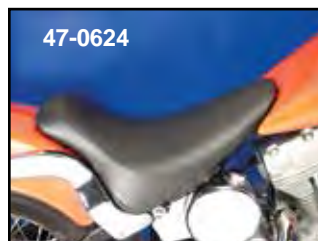

Victory Gunfighter Saddles feature sewn inlay of colored flames on rear pad area with matching flame stitch and thread in front driver area.

2000-05	1984-99	Style/Color
47-2024	47-0588	Teal Flame
47-2028	—	Blue Flame
47-2029	47-0580	Aqua Flame
47-2030	—	Purple Flame
47-2026	47-0565	Orange Flame

47-0630
Installed

47-0630

Butt Bucket Saddle fits Softail models. Seats include brackets for direct frame mounting.

VT No.	Year
47-0623	1984-99
47-0624	2000-05
47-0630	2006-14
47-0645	2006-14 Wyatt

47-2005

Victory Design Originals by Corbin-Gentry with button detailing.

2000-05	1984-99	Style
47-2005	47-2005	MK I

47-0624

47-0630

Victory Series Saddles fit 1984-up FXST-FLST models and all Rigid frames. FXST-FLST models require re-use of existing rear tab or can be ordered separately, VT No. 31-0413 for 1984-99 or 31-0653 for 2000-up and Rigid models.