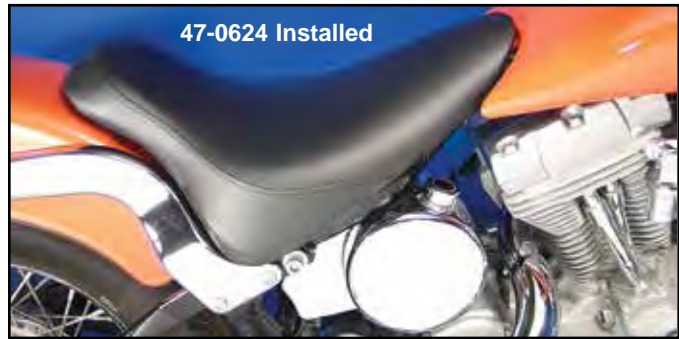

Softail Bucket Saddle

CG Frame Mount Solo Seats for 1984-2005 are constructed of black Naugahyde on steel base plate for frame mounting without springs.

VT No.	Style
47-8721	Classic
47-8680	Sonora
47-2022	Fringe

47-0624

Victory Gunfighter Saddles feature sewn inlay of colored flames on rear pad area with matching flame stitch and thread in front driver area.

2000-05	1984-99	Style/Color
47-2024	47-0588	Teal Flame
47-2028	—	Blue Flame
47-2029	47-0580	Aqua Flame
47-2030	—	Purple Flame
47-2026	47-0565	Orange Flame

Butt Bucket Saddle fits Softail models. Seats include brackets for direct frame mounting.

VT No.	Year
47-0623	1984-99
47-0624	2000-05
47-0630	2006-14
47-0645	2006-14 Wyatt

Victory Design Originals by Corbin-Gentry with button detailing.

2000-05	1984-99	Style
47-2005	47-2005	MK I

Victory Series Saddles fit 1984-up FXST-FLST models and all Rigid frames. FXST-FLST models require re-use of existing rear tab or can be ordered separately, VT No. 31-0413 for 1984-99 or 31-0653 for 2000-up and Rigid models.

Victory Series Saddles fit 1984-05 FXST-FLST models and all Rigid frames. FXST-FLST models require re-use of existing rear tab or can be ordered separately, VT No. 31-0413 for 1984-99 or 31-0653 for 2000-up. Rigid frames require purchase of 31-0562 front mount.