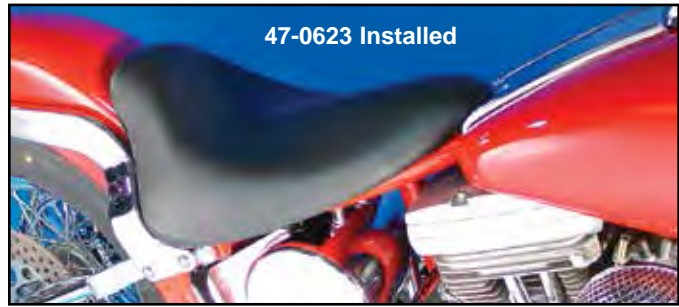

47-0624 Installed

47-0623 Installed