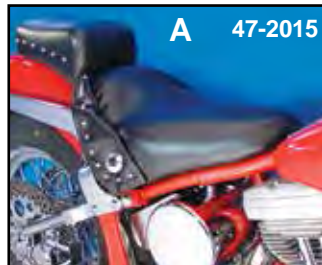

FXDWG models

Wyatt Solo Bucket Saddle fits FXDWG.
 VT No. Year
 47-0910 1996-2005
 47-0603 2006-up

Victory Series for 1984-05 FX-FLST & Rigid

Victory Series Saddle fits 1984-05 FXST-FLST models and all Rigid frames. FXST-FLST models require re-use of existing rear tab or can be ordered separately, VT No. 31-0413 for 1984-99 or 31-0653 for 2000-05 models. Rigid frames require purchase of 31-0562 front mount.

CG Saddles to fit Softtail models. Order rear seat tab assembly separately.

VT No.	Year	Type
47-0987	2007-06	Smoothie
47-0996	1986-05	Smoothie
47-0776	2007-up	Cobra
47-0777	2007-up	Touring Bucket
31-0653		Rear Seat Tab Assembly

All Corbin-Gentry Saddles are constructed on a metal baseplate, have a high density molded foam cushion and are covered in premium Naugahyde unless noted as leather.

Victory Smoothie Saddle is a two piece design on a single steel baseplate.