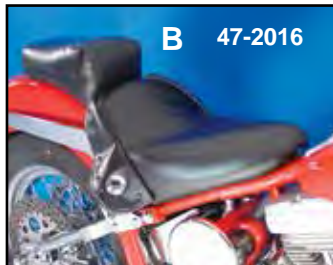

FXDWG models

Wyatt Solo Bucket Saddle fits FXDWG.
 VT No. Year
 47-0910 1996-2005
 47-0603 2006-up

Victory Series for 1984-05 FX-FLST & Rigid

Victory Series Saddle fits 1984-05 FXST-FLST models and all Rigid frames. FXST-FLST models require re-use of existing rear tab or can be ordered separately, VT No. 31-0413 for 1984-99 or 31-0653 for 2000-05 models. Rigid frames require purchase of 31-0562 front mount.

CG Saddles to fit Softtail models. Order rear seat tab assembly separately.

VT No.	Year	Type
47-0987	2007-06	Smoothie
47-0996	1986-05	Smoothie
47-0776	2007-up	Cobra
47-0777	2007-up	Touring Bucket
31-0653		Rear Seat Tab Assembly

All Corbin-Gentry Saddles are constructed on a metal baseplate, have a high density molded foam cushion and are covered in premium Naugahyde unless noted as leather.

Victory Smoothie Saddle is a two piece design on a single steel baseplate.

2000-05	1984-99	#	Note
47-2015	—	A	Concho, chrome spots
47-2016	47-8725	B	Concho, black spots
47-2017	47-8695	C	Fringe, chrome spots

Rubber Seat Bumper Pad Set fits most seats where they rest on the frame to protect the paint. Includes 4 rubber self stick pads.
 VT No. 31-0374