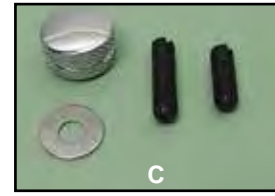

Seat Mount Hardware

Chrome Billet Rear Set Tab features contoured rear shape, screw included. Kits sit where rear tab is fastened by two screws.

VT No. 31-0767

31-0660

31-0653

31-0661

31-0652

Chrome Rear Seat Tab includes chrome spring loaded screw. Order fender nut insert separately.

VT No.	Item	Year	Thread
31-0660	Tab	1982-up	1/4" - 20 UNC
31-0661	Tab	1982-up	1/4" - 28 UNF
31-0653	Tab Assembly	2000-up	
31-0652	Nut Insert, 4 pack		

Seat Bracket Mounting Washers. Nylon 1/4" inner diameter by 9/16" outer diameter, 1/16" thick for 1982-up models to prevent seat bracket from scratching fender. Pack of 25.

VT No. 37-8858

Rear Seat Tab Screw Kit includes 1/4 - 20 UNC and 1/4 - 28 UNF threaded knobs and tab cover.

VT No. 37-1513

B

C

Seat Mount Pins available as quick release push pin in stainless steel or knurled aluminum in chrome or natural finish with O-Ring and extra stud. Thread into existing seat mount hole with 1/4" - 28 UNF threads. Replacement pin available for VT No. 37-8902.

VT No.	#	Type
37-8902	B	Quick Release with Pin
37-9179	C	Chrome Knob

Black Button Set with clips, for repairing or installing on custom seats. Set of six.

VT No. 47-0602

31-4018

31-0413

Chrome Seat Mount Tab. When installing a one piece seat on 1981-84 FXR models, use VT No. 31-4017. Use 31-4018, on 1979-up XL seats. VT No. 31-4013 fits FXWG-FXE-FXST 1973-up rear. Use nylon washer under seat tab.