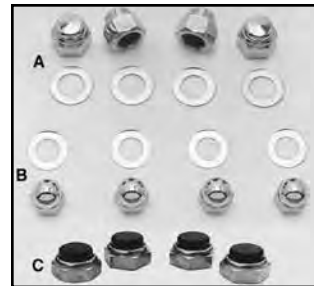

*Note: Features 1/2 - 20 thread to be used on later type rocker shafts.

Chrome Allen Rocker Shaft Plugs. Set of 4. Fit 1971-84 FL-FX models. Includes sockets and cups.
VT No. 37-0025

Chrome Rocker Shaft End Plugs add classic Knucklehead look to any Shovelhead engine. Installation or removal is much easier than original slotted part. Packaged four per set.

VT No.	Fits
7143-4	1966-70
7142-4	1971-84

7137-22

8449-22

8608-36

12-2106

Rocker Box Nut Kit is for 1966-84 Shovelhead in acorn or cap which includes shaft nuts and washers. Factory type nut sets include washers.

VT No.	Item	Finish
7137-22	Acorn Set	Chrome
8449-22	Cap Set	Chrome
8608-36	Hex Nuts	Chrome
8609-36	Hex Nuts	Cadmium
12-2106	Stud Set for 1 head	Zinc

Rocker Box Covers are cast aluminum with polished or chrome finish. Order studs separately, per head.

A

B

C

12-8955

8400-8

12-0525

8730-8

Rocker Shaft End Nut Kit includes four chrome acorn or cap style nuts and washers for replacing "Red Dots" nuts on Shovelhead Big Twin 1966-84, 7/16 — 20 thread nut.