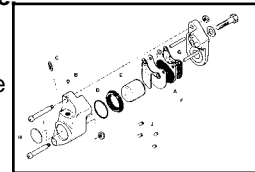

Caliper Piston and Seal

Pistons Only, less seals, pistons are sold each.

VT No.	OEM	Front
23-1722	44109-72A	1972-Early 80 FL-FLH
23-1725	44118-80	Late 1980-84 FL-FLH
23-1723	44275-74	1974-77 FX, 1974-76 XL
23-2278	44157-77	1978-82 FX
23-1721	43946-79	1980-82 FLT
VT No.	OEM	Rear
23-1724	44129-73	1973-Early 80 FX-FL
23-1725	44118-80	Late 1980-84 FX-FL
23-1721*	43946-79	1980-86 FLT

*Note: 1980-85 FLT have Dual Piston Caliper.

Caliper Seal Kits contain seal and dust boot for year listed.

VT No.	OEM	Front
23-0606	44277-74 44278-74	1974-77 FX Single Disc
23-0607	44151-77 44153-77	1979-83 XL FX-FXE Dual Disc
23-0608	44133-72 44127-72A	1972-Early 80 FL-FLH

23-0609	44007-80L 44133-72	1980-84 FLH
23-0610	43945-79 44947-79	1979-83 FLT

VT No.	OEM	Rear
23-0608	44133-72 44127-72A	1973-Early 80 All FL-FX
14-0923	44127-72A	O-Ring only for above
23-0609	44007-80 44133-72	Late 1980-84 All FL-FX
23-0610	43945-79 43947-79	1980-85 FLT Dual Piston Caliper

Dual Disc Front Caliper 1977-83 FX

Chrome Dual Disc Caliper and Rotor Set includes two chrome calipers and two drilled discs. Fits 1977-83.

Dual Disc Front Disc Calipers includes body, piston, seals. Dual type fits 1977-83 FX-FXWG with 10" brake discs. Order mounting hardware separately.

VT No.	Side	Finish	Style
23-2221	Right	Black	A
23-1121	Right	Chrome	A
23-2238	Left	Black	A
23-1120	Left	Chrome	A
23-1119	Right and Left	Black	A
23-1122	Right and Left	Black, ET	B
23-2220	Right and Left	Chrome, Daytona	B
23-0550	Right and Left	Chrome, ET	A

1977-83 FX Dual Disc Caliper Hardware