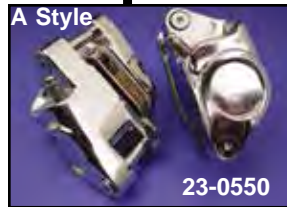

*Note: 1980-85 FLT have Dual Piston Caliper.

Caliper Seal Kits contain seal and dust boot for year listed.

VT No.	OEM	Front
23-0606	44277-74 44278-74	1974-77 FX Single Disc
23-0607	44151-77 44153-77	1979-83 XL FX-FXE Dual Disc
23-0608	44133-72 44127-72A	1972-Early 80 FL-FLH

23-0609	44007-80L 44133-72	1980-84 FLH
23-0610	43945-79 44947-79	1979-83 FLT

VT No.	OEM	Rear
23-0608	44133-72 44127-72A	1973-Early 80 All FL-FX
14-0923	44127-72A	O-Ring only for above
23-0609	44007-80 44133-72	Late 1980-84 All FL-FX
23-0610	43945-79 43947-79	1980-85 FLT Dual Piston Caliper

Dual Disc Front Caliper 1977-83 FX

Chrome Dual Disc Caliper and Rotor Set includes two chrome calipers and two drilled discs. Fits 1977-83.

Dual Disc Front Disc Calipers includes body, piston, seals. Dual type fits 1977-83 FX-FXWG with 10" brake discs. Order mounting hardware separately.

1977-83 FX Dual Disc Caliper Hardware

VT No.	#	OEM	Item
23-0509	A	44098-77	Pad Set (4)
23-9198	B	44141-77	Seat, brake hose
23-1731	C	44146-77	Bleeder Fitting
23-0607	D	44151-77 44153-77	Seal, piston
23-2278	E	44157-77	Piston
23-0523	F	44158-77 44161-77	Plate, Outer Plate, Inner
23-1734	G	44162-77	Pin
24-0602	H	44173-77 44174-77	Screw
37-8970	I	—	Chrome Insert, Each
24-0603	J	46018-77 46019-77	Mount Bushing Set