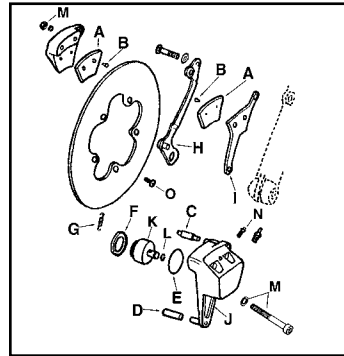

Chrome Caliper Kit for 1974-77 FX includes zinc or polished stainless steel 11.5" brake disc.

- | | | |
|---------------|-----------------|---------------|
| VT No. | Disc | Finish |
| 23-0564 | Steel | Zinc |
| 23-0565 | Stainless Steel | Polished |

- | | | |
|---------------|---------------|-------------|
| VT No. | Finish | Type |
| 23-1730 | Black | Stock |
| 23-1737 | Chrome | Stock |

Front Caliper Service Fix Kit for 1974-77 includes seal kit, spring, pins and bleeder screw.
VT No. 23-0148

Single Caliper Pieces for 1974-77 FX.

- | | | | |
|---------------|----------|------------|---------------------------------------|
| VT No. | # | OEM | Item |
| 23-1723 | K | 44275-74 | Piston |
| 12-0943 | L | 44274-74 | Piston, Friction Ring |
| 23-0514 | A&B | 44281-74 | Pad Set |
| 23-0606 | E&F | 44277-74 | Caliper Seal Kit |
| | | 44278-74 | |
| 23-0148 | | Kit | Service Kit includes C, D, E, F, G, N |
| 23-1747 | C&D | 44280-74 | Caliper Pin Set, Two piece |
| | | 44283-74 | Set |
| 23-1995 | H | 44272-74 | Anchor Arm |
| | I | 44276-74 | Plate, Floating Lining |
| 23-0065 | — | | Anchor Arm Only |
| 37-8996 | M | Kit | Mount Bolt Kit Chrome |
| 23-1730 | J | Complete | Black Caliper Assembly with A-F+H,I |
| 23-0711 | N | 41749-58 | Bleeder Screw |
| 8759-5 | O | 41191-74 | Chrome Rotor Screw Set |

Clover Leaf Style 11.5" Brake Discs for 1974-77.

- | | | | |
|---------------|-------------|---------------------------|--------------|
| VT No. | Type | Finish | Brand |
| 23-0302 | Drilled | Zinc | Dura |
| 23-0303 | Plain | Zinc | Dura |
| 23-0317 | Drilled | Stainless Steel | Russell |
| 23-9042 | Drilled | Stainless Steel, Polished | Russell |
| 23-0358 | Drilled | Stainless Steel, Polished | Dura |
| 23-0636 | Drilled | Stainless Steel | Dura |