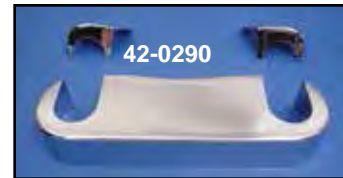

VT No.	OEM	Year	Finish
24-0801	45739-62B	1971-72	Cast
24-0802	45738-73	1973-84	Cast
24-0803	45738-73	1973-84	Polished
24-0826	45736-78B	1973-84	Chrome

Chrome 35mm Forged Aluminum Fork Brace adds rigidity to forks by clamping to fork seal area of lower leg. Fits FX-FXR with 35mm forks 1973-87. **VT No. 24-0323**

Lower Fork Stem Covers are for FXR-FXD 1957-85 with 35mm forks. VT No. 42-0290 can be installed without disassembling forks. VT No. 42-0308 replaces 45750-70 in one piece style.

VT No.	Type
42-0308	One Piece
42-0290	Three Piece
8757-8	Allen Screws for Above