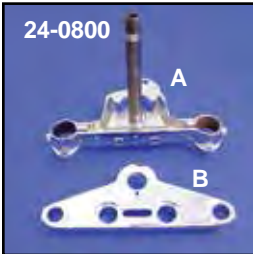

# 41 mm Glide Tree

**FLH Triple Trees** fit Big Twin FL fork tubes 41mm 1948-84, 1960-84 types can be fitted with aluminum cowl sets only, VT No. 24-0251. 1949-59 can be fitted with tin cowl sets, 24-9913. All lowers accept lower slider covers. The 1948-59 style top trees have 1/2" holes for post riser mounting.

VT No.	OEM	Finish	Year	Item
<b>Tree Sets</b>				
24-0800*	Fits cowl	Chrome	1960-84	A and B
24-0486	Fits cowl	Chrome	1960-84	A and B
24-0829	Fits tins	Black	1948-59	C and D

<b>Lower Tree Only</b>				
24-0811	45700-60	Chrome	1960-84	D
24-0444*	45700-69A	Chrome	1960-84	A
24-0813*	45700-69A	Black	1960-84	A
24-0830	45700-48A	Black	1948-59	D
24-0985	45700-48A	Chrome	1948-59	D
24-1070	Lock Tab	Raw	1973-84	

<b>Top Tree Only</b>				
24-0003	56121-73	Chrome	1973-84	B
24-0814	56121-73	Black	1973-84	B
24-0751	56121-48	Black	1948-59	C-Solid
24-0752	56121-48	Chrome	1948-59	C-Solid
28-1949	56159-49	4 Piece	1960-72	Riser bushing
28-0221	56153-73	Set	1973-84	Riser bushing
37-8835	4729	Zinc	1948-84	Lower Pinch Bolt
24-0674	—		1948-84	Stem Only

**Fork Stem Die**  
**VT No. Item**  
**16-0272** Die Holder Tool  
**16-0051** Die Tool with Holder Set

**Dies** are round type adjustable to restore damaged or mistreated threads. Fits 1936-84 Big Twin 1" x 24T FL-FLH Fork Stem  
**VT No. 16-0836**