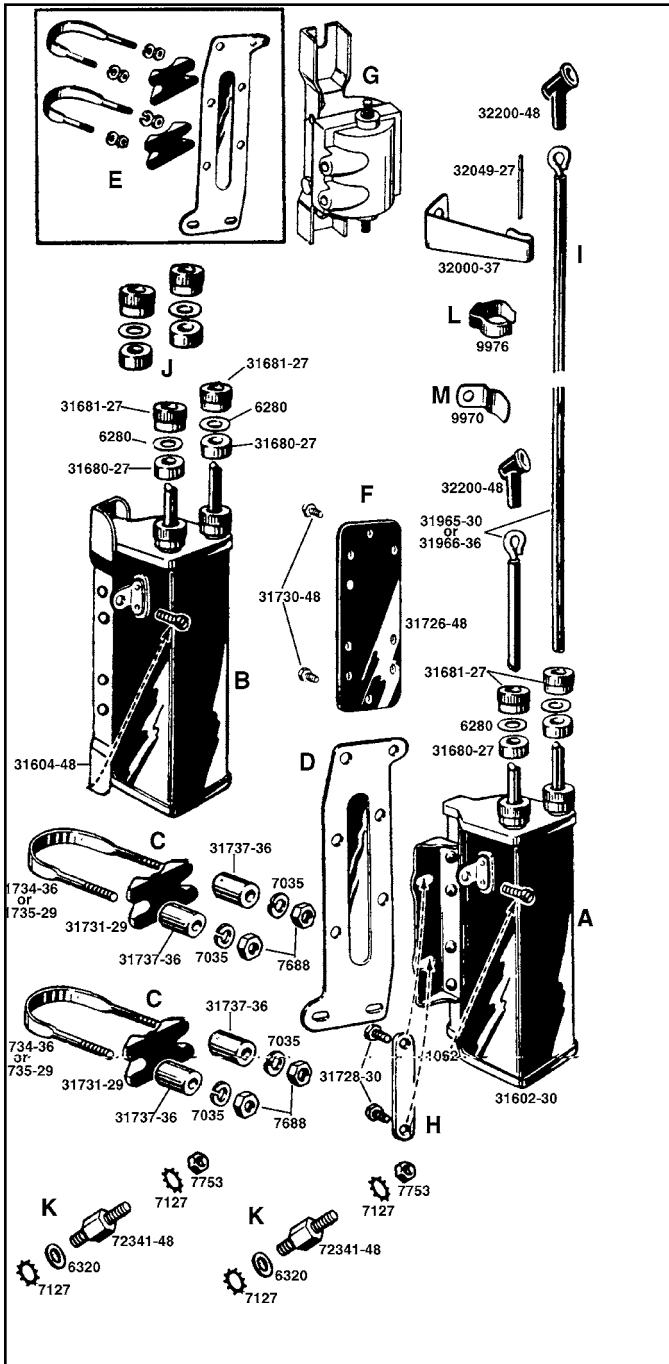

Ignition Coil

Spark Cable Bracket.

VT No.	OEM	Year	Model
49-2532	32000-37	1937-63	45 Side Valve
31-0145	32000-37A	1937-60	74 Overhead Valve Rear
37-9238	4726-36	1936-64	74 Overhead, Front

Coil Mount Kits.

VT No.	Fits	Model
2327-23	1930-36 VL	1929-47 45
2281-18	1937-47 UL and Knucklehead	

Warranty
All Electrical Components sold as individual pieces or in kits are covered under our warranty "Replacement Only" Provision. All electrical related item part numbers begin with a 32 prefix. No credit will be issued for these items as they are exchange only.

Note: All Early Coils are for "Points" only applications.

V-Twin Replica Coils are steel jacketed, include nuts, packing and wires. **Type A** replaces 31602-30 on 1930-47 and uses kits VT No. 49-0099 on Big Twin and 49-0100 for 45 models to clamp to frame tube. **Type B** replaces 37604-48 on 1948-60 and mounts to stud kits as listed.

45 Coil Mount Kit fits 1930-52 45 Solo and Servi, includes two (2) U bolts, mount plate, two (2) U-straps and four (4) spacers, zinc plated.

VT No.	#	OEM	Item
49-0100	E		Complete Kit
37-8838	D	31726-30	Mount Plate
37-8814		31735-29	U Bolts, pair
37-8836		31731-29	U Bolt Strap, pair
31-0217	F	31726-48	Mount Plate to fit when using early coil 48-73 frames