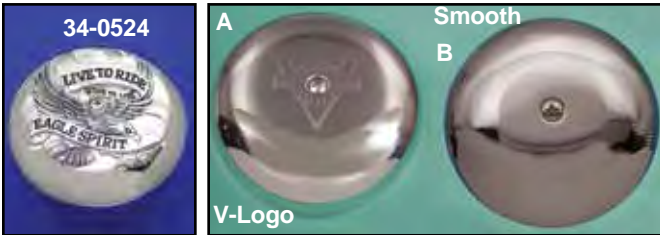

# Air Cleaner

**Chrome Air Cleaner** fits pre-1989 Keihin and Bendix carburetors. Includes chrome cover, element and backing plate. Round type is 7" with center screw. Order brackets separately as required.

VT No.	Style
34-1292	Chrome Smooth
34-0977	Foam Element only
34-1318	Black, smooth

**7" Air Cleaner** with center screw available with cover fits Bendix, Tillotson, Keihin and CV carburetors. Features breather tube, backing plate and 3" thick foam element.

Bendix #	Item
34-0505	A Bendix-Keihin three bolt
34-0547	B Bendix-Keihin three bolt
34-1841	Keihin, Black
34-1043	Bendix Backing Plate Only
34-1841	Keihin
34-0905	Uni Filter foam filter
34-0916	V-Twin Foam Filter
34-1277	Washable Filter
34-1041	7" Smooth Air Cleaner Cover
34-1042	7" V-Logo Air Cleaner Cover
J Slot	
34-0555	Eagle Spirit Cover Only
34-1442	J-Slot, World's Fair
34-0524	A Chrome Eagle Spirit
34-0905	A Foam Element only fits A