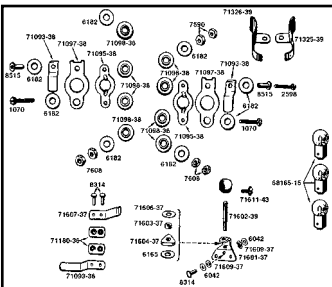

1937 Style Skull Dash fits most cateye dash bases. Uses rubber plug 4519-36 on side hole. Includes two red lenses and retainer rings. Can be mounted to 1948-95 tanks by use of VT No. 39-0591 base.

VT No.	Item	39-0035
39-1530	Black	
39-0414	Raw Dash with Red Lenses	
39-0415	Chrome Dash with Red Lenses	
49-0747	Dash	
39-0747	1938 Only	

39-0419	Red, Clear and Green Lens Set
28-2007	Rubber Speedometer Plug
39-0591	Skull Dash Panel Mount Kit
39-0994	Speedometer Adaptor Ring
28-2020	Parts Kit
39-0030	Dash Lens Tunnel Set
39-0035	Frame for Lenses
39-0033	Dash Lens Panel Rim, Raw

Cateye Dash Base

VT No.	Fits	Type
39-0159	1939-46	Cateye Rebuild Kit
2714-36	Restoration Hardware Kit	
39-0156	1936-37	Skull
39-0455	1938	Skull
39-0145	1939-46	Replica Kit
39-0229	1939-46	V-Twin
39-0408	1939-46	Base
39-0127	1936-46	Custom
39-0129	1936-84	Custom
39-0128	1939-46	Wired
39-0184	1936-46	Replica Complete with harness
39-0408	1939-46	Bare Dash
39-0241	1939-46	Dash Assembly

39-0184

Replica 1939-46 Cateye Dash Base Parts.

VT No.	Item
2714-36	Mount Kit
33-2046	Bulbs
2862-2	Contact Spring, cad
2609-4	Contact Spring Kit

Cateye Dash Cover fits 1939-46 Big Twin and 45 models. Includes lenses and rubber trim.