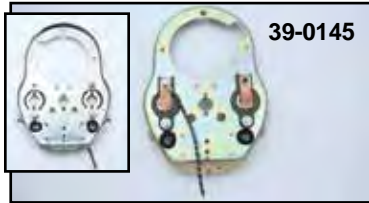

Cateye Dash

Cateye Dash Kit is complete as illustrated. Packaged on 18" x 24" board for point of purchase display. Can be ordered with either plain (39-0129) base, with sockets and bulbs. Includes either 1:1 or 2:1 ratio speedometer and the correct five post key switch with two keys. Order VT No. 39-0129 "Plain Base"

dash kit when it is not desired to rewire harness for lighting base. Order cable separately. Can be mounted on 74 and 80 Big Twins 1936-84 models, 1936-73 45 models fitted with 1947-up style tanks.

VT No.	Type
39-0900	1:1 With Plain Base
39-0901	2:1 With Plain Base
39-0902	1 1 With Wired Base
39-0903	2:1 With Wired Base
39-0899	Without Speedometer with Plain Base

1937 Style Skull Dash fits most cateye dash bases. Uses rubber plug 4519-36 on side hole. Includes two red lenses and retainer rings. Can be mounted to 1948-95 tanks by use of VT No. 39-0591 base.

VT No.	Item	39-0035
39-1530	Black	
39-0414	Raw Dash with Red Lenses	
39-0415	Chrome Dash with Red Lenses	
49-0747	Dash	
39-0747	1938 Only	

Cateye Dash Base

VT No.	Fits	Type
39-0159	1939-46	Cateye Rebuild Kit
2714-36	Restoration Hardware Kit	
39-0156	1936-37	Skull
39-0455	1938	Skull
39-0145	1939-46	Replica Kit
39-0229	1939-46	V-Twin
39-0408	1939-46	Base
39-0127	1936-46	Custom
39-0129	1936-84	Custom
39-0128	1939-46	Wired
39-0184	1936-46	Replica Complete with harness
39-0408	1939-46	Bare Dash
39-0241	1939-46	Dash Assembly