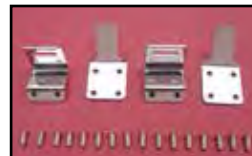

(A) Saddlebag tops sold each. Direct replacement for 1970-78 models. Can be used on 1979-80 models with hinge kit 49-2506.

49-3510

49-3511

49-2504

49-2503

Saddlebag Guard Chrome Kit includes right and left chrome rail set for protecting fiberglass FLH bags.

VT No. OEM Years
49-2504 90800-68 1968-77 FL-FLH
49-2503 90800-78 1978-84 FL-FLH

37-9113

15-0733

37-9231

Saddlebag Hardware Kit fits one side of 1970-80 fiberglass Saddlebags. Includes parts pictured with lock and keys.

VT No. Item
37-9113 Hardware, Left or Right (One side only)
37-9231 Lower Clip Kit, 12 piece
37-9311 Lower Clip, Backing Plate
15-0733 Cover Rubber Gasket, each

Saddlebag Lock and Hook Kit fits 1970-81 FLH bags, sold per bag.
VT No. 37-8375