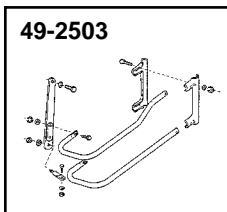

(A) Saddlebag tops sold each. Direct replacement for 1970-78 models. Can be used on 1979-80 models with hinge kit 49-2506.

49-3510

49-3511

49-2504

49-2503

Saddlebag Guard Chrome Kit includes right and left chrome rail set for protecting fiberglass FLH bags.

VT No. OEM Years
49-2504 90800-68 1968-77 FL-FLH
49-2503 90800-78 1978-84 FL-FLH

37-9113

15-0733

37-9231

Saddlebag Hardware Kit fits one side of 1970-80 fiberglass Saddlebags. Includes parts pictured with lock and keys.