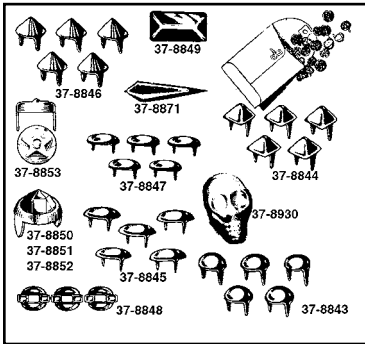

Saddlebag Mount Bars
include four bar sets with stan-
tions.
VT No. 2634-12T

Saddlebag Plate Rail Set.
VT No. 50-1562

37-0501

37-1954

Krommets are available in traditional gold, chrome type or 10 point, 10 pack, 1/4" - 20 thread.

- | VT No. | Item |
|---------|---|
| 37-1954 | Star Washer |
| 37-0869 | 1 3/8" Outer Diameter Rubber Washer for Above |
| 37-0503 | Chrome Rocket with Fins |
| 37-0501 | Chrome Krommets |
| 37-0502 | Gold Krommets |
| 48-0074 | Chrome Star, 5 pk |
| 48-1433 | Chrome Concho |

48-0074

Bright Nickel Spots.
Original styles of the 1940's
to dress up riding belts, sad-
dlebags, seat skirts, leather
or vinyl. All shapes have two
fastening tabs for mounting.
Order the hand spot tool for
exact spacing and ease of
installation. Dealer packs of
50 pieces per type except
VT No. 37-8930 sold as
pack of 10.

Bright Nickel Spots.		VT No.	Size	Shape
VT No.	Size	Shape	48-1196	5/8" Flower
37-9299	1/4"	Round	37-9040	1/4" Pointed
37-8843	3/8"	Round	37-9041	1/2" Pointed
37-8883	7/16"	Round	37-8846	7/16" Pointed
37-9036	1/2"	Round	37-8848	1 1/16" Chain Link
37-9345	1/2"	Round (Clear)	37-8849	3/4" Oblong Bevel
37-9346	1/2"	Round (Pearl)	37-8850	5/8" Red Jewel
37-9037	3/4"	Round	37-8851	5/8" Amber Jewel
37-8847	7/8"	Round	37-8852	5/8" Sapphire Jewel
37-8844	3/8"	Pyramid	37-8853	1/2" Spot-Star
37-9038	1/2"	Oval	37-8930	5/8" -1 Skull, 10 pack
37-8845	5/8"	Oval	37-9159	5/8" - 1/8" Rectangular Spot
37-9039	3/4"	Oval	37-8871	Spear, Pair
48-1893	5/8"	Star, 5 pack		