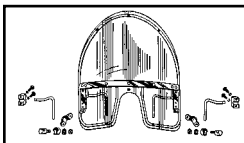

VT No.	Item	U/M	Type
31-3985	Clamps	Pair	
9200-33	Screw	Set	Chrome
9201-33	Screw	Set	Cad

31-3985

Windshield for Spring Fork

49-0250

49-0858

1936-57 Spring Fork Clear Windshield Complete includes zinc plated fittings for mounting to handlebars. Mount kit is included with shield.

VT No.	Item
49-0250	Shield Complete
49-0257	Top Shield and Lower
49-0264	Top Shield Only
49-0858	Clamp Set Only

49-0251

49-0262

49-0265

Summer Windshield for Spring Fork models 1936-48, includes lower apron as noted. Replaces 11292-36. Includes zinc plated clamp set for mounting to handlebars.