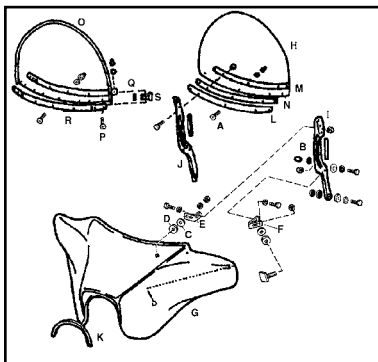

48-0582

48-0583

48-0812

48-0813

Replica FLH Windshield Bag.
Gold Trim Silver Trim Color
 48-0582 48-0812 White
 48-0583 48-0813 Black

FLH Windshield Pouch.
 Windshield bag. Heavy oily leather, glued, sewn, riveted. Black, 9" x 3" x 6".
VT No. 48-3125

Chrome Windshield Trim
 fits Big Twin shields on fairing models. Utilizes stock mounting hardware. Foam backed to prevent scratching shield. Fits Late 1977-85 FLH not FLT.
VT No. 42-0339

Fairing and Hardware Lexan Type for 1969-84 FLH.