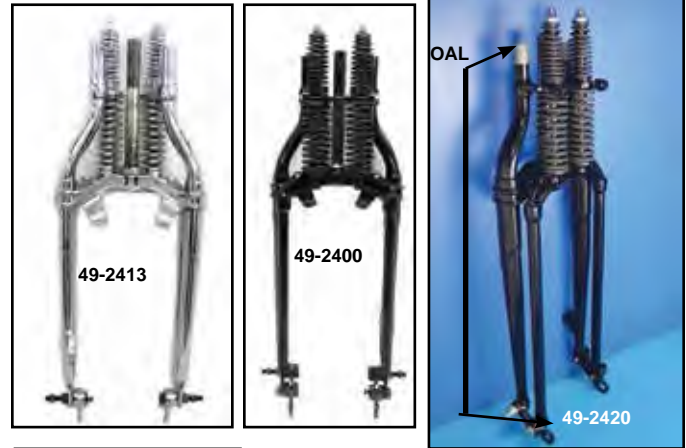

Replica Spring Fork

Big Twin

Complete Assemblies, Big Twin.

Black	Chrome	Type
49-2900	49-2909	Inline
49-2407	49-2412	Offset
49-2408	49-2410	Inline 2"
49-2420	49-2417	Inline 4"

Note: Big Rockers have offset rocker on the right side.

45" has same rockers on each side, with the small 3/8" hole.

49-2400, 45" Style for 1930-52 has inboard rockers which accept a 3/8" axle

45" Inboard, with 3/8" axle holes

- Forks will accept all original style components and accessories for the detailed replica look.
- These forks are replicas of the stock units with electric welded and brazed construction.
- The chrome units are unpolished at the rear fork stem cross plate and at the front spring fork rod forging.
- Note OAL measurement points.

Note: Big Twin forks have offset rockers on right side.

45"

Powder Black	Full Chrome	Model/Type
49-2400	49-2413	Solo 45"
49-2415	49-2416	Solo 45-XA, 2"
49-2402	49-2414	Trike, 45 Servi-Car
49-2606	49-2512	Fender and Horn Bracket 2"
49-1762	49-1763	45" without rockers

Spring Fork Assembly includes a full set of springs (inner and outer), front and rear legs, rocker set studs and bushings, and spring rods with bushings. Chrome unit has both front and rear legs in chrome and also chrome springs and rockers. Top clamp, neck races and cone nut not included. Units feature 1" inline stem and outside rockers which utilize interchangeable star wheel with lug bolt type brake drum and mechanical front brake drum. Overall length top to axle as noted. 36" and up lengths have built in 3° rake. Black units have chrome springs and black rockers. (Stock springer fork length is 28").