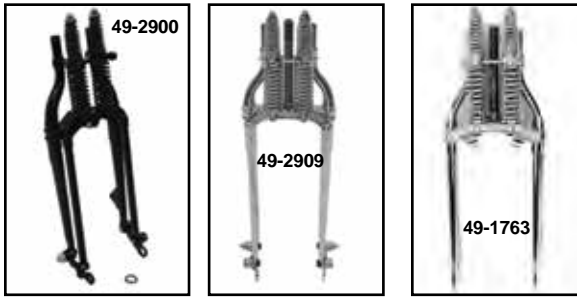

Replica Spring Fork

Big Twin

Complete Assemblies, Big Twin.

Black	Chrome	Type
49-2900	49-2909	Inline
49-2407	49-2412	Offset
49-2408	49-2410	Inline 2"
49-2420	49-2417	Inline 4"

Note: Big Rockers have offset rocker on the right side.

45" has same rockers on each side, with the small 3/8" hole.

49-2400, 45" Style for 1930-52 has inboard rockers which accept a 3/8" axle

45" Inboard, with 3/8" axle holes

- Forks will accept all original style components and accessories for the detailed replica look.
- These forks are replicas of the stock units with electric welded and brazed construction.
- The chrome units are unpolished at the rear fork stem cross plate and at the front spring fork rod forging.
- Note OAL measurement points.

Spring Fork Assembly includes a full set of springs (inner and outer), front and rear legs, rocker set studs and bushings, and spring rods with bushings. Chrome unit has both front and rear legs in chrome and also chrome springs and rockers. Top clamp, neck races and cone nut not included. Units feature 1" inline stem and outside rockers which utilize interchangeable star wheel with lug bolt type brake drum and mechanical front brake drum. Overall length top to axle as noted. 36" and up lengths have built in 3° rake. Black units have chrome springs and black rockers. (Stock springer fork length is 28").

Components for extended forks with rake.

VT No.	Item	Type
49-0676	Long Rocker Set	Chrome
37-1016	Riser Stud	1/2 - 13

Longer Rocker Detail

Chrome	Black	Length	Chrome	Black	Length
49-2410	—	30"	—	—	—
49-2417	49-2420	32"	49-2955	49-2950	28", Offset
49-2422	49-2478	36"	49-2401	—	28", Offset
—	49-2427	40"	49-2406	—	28", Front
—	49-2428	44"	—	—	28", Offset, Black Rear Leg
—	49-2429	48"	—	—	—
—	49-2430	52"	—	—	—
Offset	—	—	—	—	—
49-2431	—	36"	—	—	—