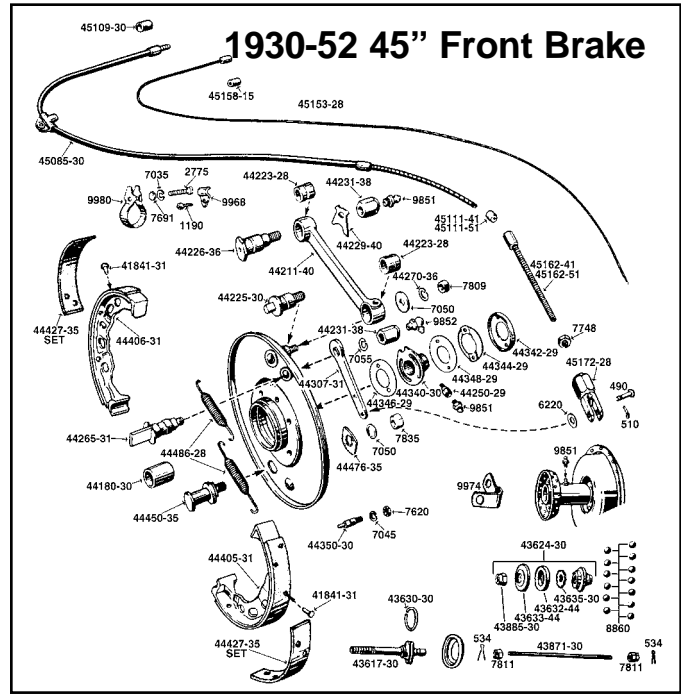

45" Solo Brake

45 Rear Brake Parts for 1941-52 Solo models.

VT No.	OEM	Item
23-1740	41401-41	Drum Complete, Black
23-1769	—	Drum Complete, Chrome
23-1017	—	Black Drum
49-0638	—	Black Backing Plate
49-0903	—	Backing Plate, Chrome
49-1875	41647-41	Backing Plate Assembly
49-2555	41652-37	Backing Plate, Black
49-0520	—	Backing Plate, Chrome
23-0760	41692-36	Brake Cam Shim
19-0010	41474-35	Sprocket Kit with Ring
19-0089	41421-35	Dust Ring only
23-1751	41806-41	Shoe Set Complete
49-1240	—	Shoe Kit
13-0208	44486-28	Spring Set
23-0736	41849-41	Linings, pair
49-0077	4054-35	Rear Cam
49-0655	—	Rear Cam, Wide
49-2574	41876-41	Pivot Stud
49-2575	44476-35	Lock Plate
49-0914	42566-35	Bell Crank
49-0179	41925-41	Rear Arm
49-2598	41925-41	As Above, Chrome
49-0104	4073-39	Front Rod, Parkerized
49-0105	4065-35	Rear Rod, Parkerized
2502-12	—	Clevis Pin Kit
49-0239	69129-37	Speedo Drive, Zinc
49-0210	69129-37	Speedo Drive, Chrome
49-1745	—	Speedo Drive, Parkerized
49-0261	Kit	Drive Rebuild
49-0209	67080-37	Lock Tab
49-0097	—	Gear
49-1746	—	Speedo Drive

Rear

23-1751

Backing Plate Assembly includes backing plate, arm, shoes, springs, speedometer drive and cam completely assembled.

VT No.	Item
49-0960	Backing Plate Kit, Black
49-0520	Backing Plate Kit, Chrome
49-1875	Backing Plate Kit, Parkerized
49-2629	Complete Brake Kit

49-0845 Installed

49-1275

49-1277

45" Front Brake Drum/Wheel Hub available in black, chrome or military olive drab finish and does not include internals.

VT No.	Finish
49-1275	Black
49-1277	Chrome
49-1276	Olive Drab
49-0845*	Olive Drab
49-1941	Hub Internal Assembly Kit
12-0128	Ball Bearings

*Note: Includes internals, axle and nuts.

VT No.	Item
49-2576	Kit
49-1516	Kit, Chrome
2637-3	Fitting
2599-6	Stud Set
49-1311	Kit
49-0544	Washer Kit
49-0621	Parkerized Cover
49-0622	Chrome Cover

45" Front Axle and Brake Hardware fits 1930-52.