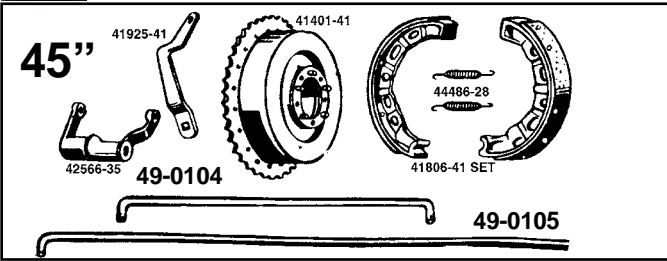

45" Solo Brake

45 Rear Brake Parts for 1941-52 Solo models.

VT No.	OEM	Item
23-1740	41401-41	Drum Complete, Black
23-1769	—	Drum Complete, Chrome
23-1017	—	Black Drum
49-0638	—	Black Backing Plate
49-0903	—	Backing Plate, Chrome
49-1875	41647-41	Backing Plate Assembly
49-2555	41652-37	Backing Plate, Black
49-0520	—	Backing Plate, Chrome
23-0760	41692-36	Brake Cam Shim
19-0010	41474-35	Sprocket Kit with Ring
19-0089	41421-35	Dust Ring only
23-1751	41806-41	Shoe Set Complete
49-1240	—	Shoe Kit
13-0208	44486-28	Spring Set
23-0736	41849-41	Linings, pair
49-0077	4054-35	Rear Cam
49-0655	—	Rear Cam, Wide
49-2574	41876-41	Pivot Stud
49-2575	44476-35	Lock Plate
49-0914	42566-35	Bell Crank
49-0179	41925-41	Rear Arm
49-2598	41925-41	As Above, Chrome
49-0104	4073-39	Front Rod, Parkerized
49-0105	4065-35	Rear Rod, Parkerized
2502-12	—	Clevis Pin Kit
49-0239	69129-37	Speedo Drive, Zinc
49-0210	69129-37	Speedo Drive, Chrome
49-1745	—	Speedo Drive, Parkerized
49-0261	Kit	Drive Rebuild
49-0209	67080-37	Lock Tab
49-0097	—	Gear
49-1746	—	Speedo Drive

Rear

23-1751

Backing Plate Assembly includes backing plate, arm, shoes, springs, speedometer drive and cam completely assembled.

VT No.	Item
49-0960	Backing Plate Kit, Black
49-0520	Backing Plate Kit, Chrome
49-1875	Backing Plate Kit, Parkerized
49-2629	Complete Brake Kit

45" Solo Brake Rods in chrome or parkerized.

Chrome	Parkerized	OEM	Year	Type
49-2553	49-0104	4073-39	1939-52	Front
49-2554	49-0105	4065-35	1935-52	Rear

45" Solo Front Wheel

45" Solo Front Wheel Assemblies include rim, replica original fin-sh hub and bearings laced with stainless steel spokes.

VT No.	Size	Rim	Rim Only
52-0755	16"	Chrome	52-0966
52-0756	16"	Chrome	52-0966
52-0757	16"	Black	52-0967
52-0758	18"	Black	52-0785
52-0759	18"	Chrome	—
45-0877	16"	Spokes	—
44-1941	—	Bearing Kit	—
49-1379	—	Shoe Kit	—