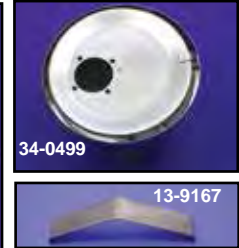

Linkert Choke Door Kit for Indian.
VT No. 35-1674

Mirrors for Indian.

VT No.	Style	Finish
49-0658	Left	Black
49-0660	Replica	Chrome

Magneto fits 1936-53 Indian with all models with distributor.
VT No. 32-1741

Replica Chrome Air Cleaner and Parts.

49-3093 Air Cleaner, Original Style for 1940-50 includes chrome outer cover screw with collar and zinc back. Element sold separately.

34-0499 Backing Plate

13-9167 Mesh Spring