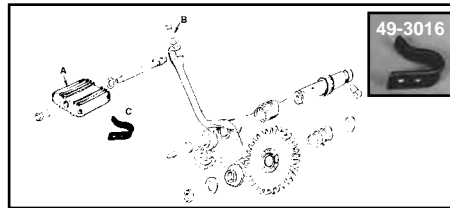

Parts for Indian

Primary Components.

VT No.	Item
19-0393	Primary Chain, 35 x 4 x 76
19-0026	Engine Sprocket
49-3075	Primary Chain Tensioner with shoe

Front U Bolts. Sold in pairs.
VT No. 37-8815

Top Motor Mount. Order shims and spark tube bracket separately.

VT No.	Item
49-3019	Top Mount Zinc
49-3073	Spark Tube Bracket

Sheet Metal Parts. Painted in primer finish, belt guard also available in chrome.

VT No.	Item
49-4048	Belt Guard, Primer
49-3052	Belt Guard, Chrome

Sprockets for Indian

VT No.	Tooth	Type
19-0017	22	Countershaft
19-0018	23	Countershaft
19-0019	24	Countershaft
19-0016	43	Rear
19-0025	21	Front Countershaft with holes

Clutch and Related Hardware.

VT No.	Item
49-0050	Pedal heal pad, zinc
49-0051	Release arm, zinc
49-3014	Chrome release knurled nut