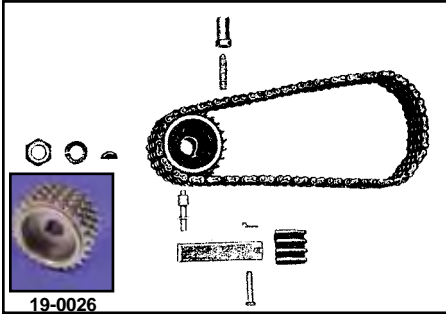

Parts for Indian

Primary Components.

VT No.	Item
19-0393	Primary Chain, 35 x 4 x 76
19-0026	Engine Sprocket
49-3075	Primary Chain Tensioner with shoe

Front U Bolts. Sold in pairs.
VT No. 37-8815

Top Motor Mount. Order shims and spark tube bracket separately.

VT No.	Item
49-3019	Top Mount Zinc
49-3073	Spark Tube Bracket

Sheet Metal Parts. Painted in primer finish, belt guard also available in chrome.

VT No.	Item
49-4048	Belt Guard, Primer
49-3052	Belt Guard, Chrome

Sprockets for Indian

VT No.	Tooth	Type
19-0017	22	Countershaft
19-0018	23	Countershaft
19-0019	24	Countershaft
19-0016	43	Rear
19-0025	21	Front Countershaft with holes

Clutch and Related Hardware.

VT No.	Item
49-0050	Pedal heal pad, zinc
49-0051	Release arm, zinc
49-3014	Chrome release knurled nut

Replica Chrome Air Cleaner and Parts.

49-3093 Air Cleaner, Original Style for 1940-50 includes chrome outer cover screw with collar and zinc back. Element sold separately.

34-0499 Backing Plate

13-9167 Mesh Spring