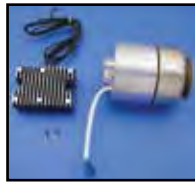

Parts for Indian

12 Volt Alternator Conversion installs where stock generator fits into stock clamp. Use stock belt 12V solid state regulator included.
VT No. Item
 49-0383 Kit
 32-0667 Replacement Regulator Kit

Replacement Parts.
VT No. Item
 49-0174 Brake Switch
 49-0175 Switch Cover, Chrome

Linkert Parts for Indian.
VT No. Item
 35-1350 Complete Carb
 2465-1 Venturi 1941-48 Chief M-6, M341, M-343, M-34
 2467-1 80" Chief M-350-M-352 M-Bonn
 35-0621 Nozzle
 35-0622 Idle Plug
 35-0997 Needle/Seat
 49-4133 Choke Lever
 35-1674 Choke Kit
 35-0482 Float Bowl
 35-0281 Float Bowl

Detail

Replica 16" Indian Wheel fits front and rear on 1947-up Chiefs. Includes correct rim with stainless large diameter spokes and nipples with black hub.

VT No.	Type	Rim Finish
52-1036	3 Cross	Chrome
52-1038	3 Cross	Black

Nickel Plated Eclipse Front Hub accepts 3/8" axle and includes cones and balls. Fits 1910-1915 F.
VT No. 45-0453

Ignition Hardware.
VT No. Item
 49-3022 Distributor cable clamp
 49-3033 Points angle bracket
 49-3048 Points Set
 49-4115 Distributor Cap
 49-3077 Distributor Grease Cup
 49-3078 Distributor Lock Shoulder Bolt