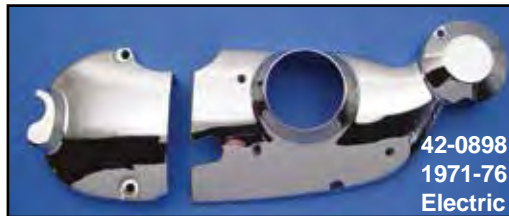

Dress Up Kit

42-0932 Installed

42-0894
1971-76 Kick

42-0896
1977-78
Kick

42-0898
1971-76
Electric

42-0932
2004-up Electric

42-0895

42-0680,
42-0658

42-0899
1977-78
Electric

V-Twin™ Dress Up Kit fits right side on XL models. **1983-03 kits** include chrome steel cam cover trim, chrome die cast sprocket cover, chrome master cylinder cover and hardware. **1980-82 kits** include chrome sprocket cover, chrome master cylinder and cam cover trim with hardware. **1971-78 kits** include chrome sprocket cover and cam cover trim with hardware. **2004-up kit** includes chrome dress trim to fit over sprocket and cam cover.

VT No.	Year	Model	Type
42-0894	1971-76	Chain	Kick
42-0898	1971-76	Chain	Electric
42-0895	1971-76	Chain	Kick and Electric
42-0896	1977-78	Chain	Kick
42-0899	1977-78	Chain	Electric
42-0897	1977-78	Chain	Kick and Electric
42-0914	1979	Chain	Kick and Electric
42-0680	1980	Chain	Electric
42-0658	1981-82	Chain	Electric
42-0650	1983-90	Chain	Electric
42-0651	1991-2003	Belt and Chain	Electric
42-0932	2004-up	Belt	Electric