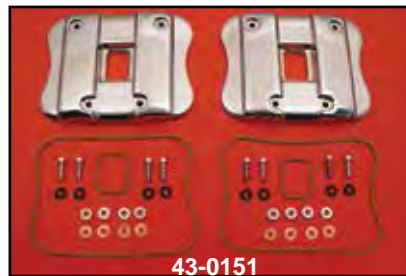

# Rocker Box Dress Cover Set

Chrome Rocker Box  
Dress Cover Sets  
fits over rocker box  
assembly without dis-  
assembly of engine.  
Chrome allen screws  
included. Fits 1986-up.  
VT No. 42-0796

Rocker Cover Sets. Kits include gaskets for both heads.

Chrome	Black	Fits	Pieces
42-0788	—	1986-1990	6
42-0792	—	1991-2003	6
42-5520	42-0352	1986-2006	4
42-5524	42-0353	2007-up	4

Chrome Rocker Box Covers for 1986-up models.

VT No.	OEM	Item	Finish	Fits
43-0151	17501-86	Top Cover	Smooth	1986-03
10-0566	17551-04	Top Cover	Finned	2004-up
10-0579		Top Cover	Smooth	2004-up
11-0585	17533-90	D-Ring		1986-03