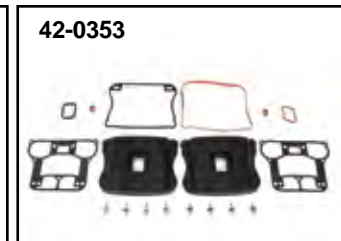

Rocker Cover Sets. Kits include gaskets for both heads.

Chrome	Black	Fits	Pieces
42-0788	—	1986-1990	6
42-0792	—	1991-2003	6
42-5520	42-0352	1986-2006	4
42-5524	42-0353	2007-up	4