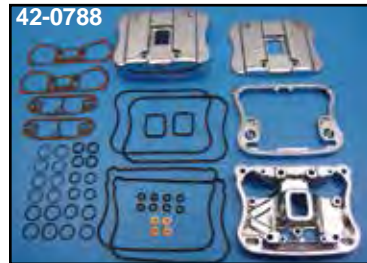

# 1986-up Rocker Covers

Rocker Box Top Cover includes D-ring four piece kit.

Chrome	Black	Fits
42-0789	42-0362	1986-1990
42-0946	42-0363	1991-2003
42-1063	42-0352	2004-2006
42-0364	42-0353	2007-up

2004-up Top  
Rocker Cover  
Set.  
VT No. 10-0566

Chrome Lower Rocker Box  
and Gasket Set fits 1991-03  
models.  
VT No. Item  
42-0220 Kit, 1991-03  
43-0165 Lower Only 1999-03

Chrome Rocker Cover Screw Kits in acorn or allen type for 1986-up.

VT No.	Type
8868-16	Acorn
8931-16	Allen
9788-24	Button Head Allen

Sifton Rocker Box Breather Upgrade Kit  
includes tap, drill bit, breather tubes and  
instructions. Fits 1992-03 Evolution.  
VT No. 16-0916

# Rocker Box Dress Cover Set

Chrome Rocker Box  
Dress Cover Sets  
fits over rocker box  
assembly without dis-  
assembly of engine.  
Chrome allen screws  
included. Fits 1986-up.  
VT No. 42-0796

Rocker Cover Sets. Kits include gaskets for both heads.