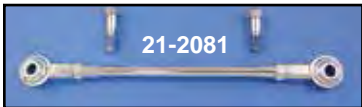

2004-up Forward Control Set

Forward Control Peg Adapters allow use of male pegs on OE style forward controls.
VT No. Type
 27-0974 Stock
 27-0999 +2"

Reduced Reach Forward Control Adapter Kit fits XL. Brings forward controls closer to rider.
VT No. Years
 27-1731 2011-2013
 22-0960 2014-up

Extended Reach Forward Control Conversion for 2004-13 XL forward controls, to move 6" forward.
VT No. Finish
 22-0971 Chrome
 22-0972 Black

Shifter Linkage fits 2004-up XLC models with forward controls.
VT No. Style
 21-2081 Round SS
 21-2087 Maltese
 21-0452 Black Hole
 21-0453 Black Talon

2004-up Forward Control Set includes brake pedals and mount plates as shown. 22-0731 includes soft peg set.

VT No.	Type	Type	Year
22-0721	Without Footpegs	Stock	2004-05
22-0731	With Footpegs	Stock	2004-05
22-0900	Chrome w/Footpegs	Stock	2006-13
22-0799	Black w/Footpegs	+2"	2004-13
22-0456	Chrome w/o Footpegs	Stock	2014-up
22-0457	Black w/o Footpegs	Stock	2014-up

Hardware for Above

- 21-0787 Shaft Arm
- 23-0856 Brake Rod

2004-up Chrome Forward Control Footrest Support fits XLC models with forward controls.
VT No. Item
 27-0010 Support
 21-0746 Footpeg Yoke

Note: For descriptive purposes XL= For Sportster