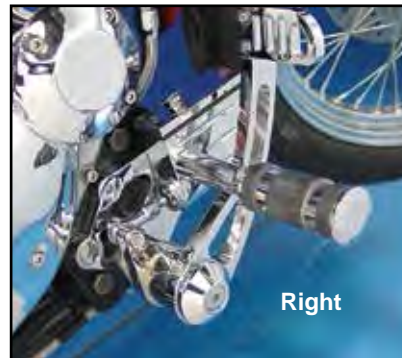

1991-2003 Forward Control Kit

22-0766
Left Side
Shift

22-0769
Installed
Right

22-0766 Right
Side Brake

22-0769
Installed
Left

+2" Extended

22-0588

Chrome Forward Control Kit for XL models, featuring XLC styling. Kit includes Cats Paw™ Foot and Shifter Pegs. 22-0718 & 22-0588 order pegs separately.

22-0769
Left

Right
22-0769

Chrome Billet Forward Control Kit. Master cylinder included. Order brake line and related parts separately.

VT No.	Item	Year
22-0769	Kit	1986-03
22-0828	Kit	2004-13
23-0688	Brake "T"	
23-8060	21" Line	
23-0612	10 mm Bolt	
23-4047	Straight Banjo	
23-4051	90° Banjo	

VT No.	Item	Years	Speed
22-0766	Control Kit with pegs	1986-90	4
22-0719	Control Kit with pegs	1991-2003	5
22-0718	Control Kit without pegs	1991-2003	5
22-0588	Control Kit +2" without pegs	1986-2003	4/5
27-1582	Foot Peg Set	All 1991-03	
21-2025	Shift Peg	All 1991-03	
23-0465	Brake Pedal	All 1991-03	
21-0830	Shifter Arm		

22-0785

22-0797

Right

1986-03 Billet Forward Control Kit features Big Twin style controls. Order related brake parts separately. **Will not work with stock exhaust.**

VT No. 22-0790

Left

Brake Related Parts for 22-0790.