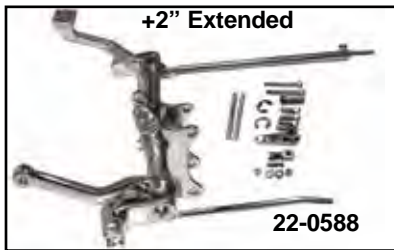

1991-2003 Forward Control Kit

22-0766
Left Side
Shift

22-0769
Installed
Right

22-0766 Right
Side Brake

22-0769
Installed
Left

+2" Extended

22-0588

Chrome Forward Control Kit for XL models, featuring XLC styling. Kit includes Cats Paw™ Foot and Shifter Pegs. 22-0718 & 22-0588 order pegs separately.

22-0769
Left

Right
22-0769

Chrome Billet Forward Control Kit. Master cylinder included. Order brake line and related parts separately.

VT No.	Item	Year
22-0769	Kit	1986-03
22-0828	Kit	2004-13
23-0688	Brake "T"	
23-8060	21" Line	
23-0612	10 mm Bolt	
23-4047	Straight Banjo	
23-4051	90° Banjo	

VT No.	Item	Years	Speed
22-0766	Control Kit with pegs	1986-90	4
22-0719	Control Kit with pegs	1991-2003	5
22-0718	Control Kit without pegs	1991-2003	5
22-0588	Control Kit +2" without pegs	1986-2003	4/5
27-1582	Foot Peg Set	All 1991-03	
21-2025	Shift Peg	All 1991-03	
23-0465	Brake Pedal	All 1991-03	
21-0830	Shifter Arm		

22-0785

22-0797

Right

1986-03 Billet Forward Control Kit features Big Twin style controls. Order related brake parts separately. **Will not work with stock exhaust.**

VT No. 22-0790

Left

Brake Related Parts for 22-0790.