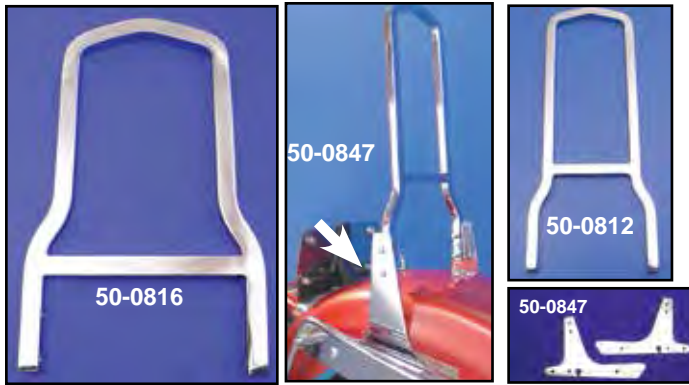

Sissy Bar

Sissy Bar Side Strap & Back. Order top and straps separately.					
Fitment	Side Straps	16" Back	11" Back	20" Back	Sissy Bar Back Width
2004-up	50-0847	50-0841	50-0842	50-0461	7½"
2004-up	50-1198				50-0843 Grab Rail Black, Side Plates
		50-1514			Round, Black
		50-1192			Round Chrome
1994-03	50-0807	50-0812	50-0816	50-0458	6¾"
1994-03			50-0893		Round
1979-93	50-0808	50-0813	50-0817	50-0459	8"
1979-93			50-0320		8" Round
1957-78	50-0810	50-0814	50-0818	50-0460	7¾"
1957-78			50-1192		7¾" Round
1979-93			50-0323		Round
Screw Set	37-1509				

Sissy Bar Grab Rail Combo.
VT No. 50-0503

Detachable Side Plates and Dockable Hardware.

Side Plate	Hardware	Year
50-1621	50-1622	2004-up
50-1623	50-1624	1994-03
	50-1558	Cam Lock, Chrome
	50-1559	Cam Lock, Black
	50-1651	Mounting Kit for detachable rack
	31-1315	Bushing Set (2)
	31-1316	Bushing Set (2) Narrow
	31-1304	Bushing Set for docking points (2)
	50-1512	Stainless Steel Bushing Set (4)
	31-1300	Bushing Set, Narrow, Chrome
	31-1301	Bushing Set, Narrow, 53697-06
	31-1302	Bushing Set, Narrow, 53942-04
	31-1303	Bushing Set, Wide, 53943-04
	31-1312	Bushing Set, Narrow, 53967-06

Sissy Bar Inserts.

VT No.	Type	Finish
50-0820	Cross	Chrome
42-0045	Skull	Brass
42-0156	Eagle	Brass

Sissy Bar for 2004-up XL.

Solid	Detachable	Height
50-1634	50-1625	20"
50-1626	50-1627	16"
50-1628	50-1629	11"
50-1630	50-1631	Grab Rail
50-1542		16" Round