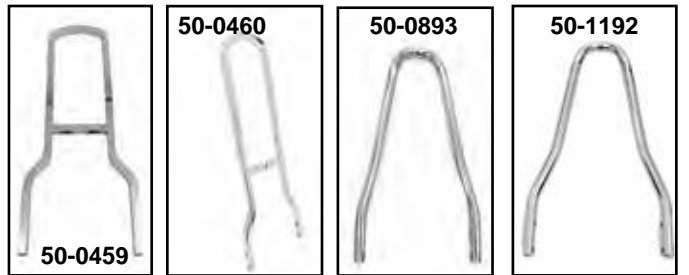

Sissy Bar

Sissy Bar Side Strap & Back. Order top and straps separately.					
Fitment	Side Straps	16" Back	11" Back	20" Back	Sissy Bar Back Width
2004-up	50-0847	50-0841	50-0842	50-0461	7½"
2004-up	50-1198				50-0843 Grab Rail Black, Side Plates
		50-1514			Round, Black
		50-1192			Round Chrome
1994-03	50-0807	50-0812	50-0816	50-0458	6¾"
1994-03			50-0893		Round
1979-93	50-0808	50-0813	50-0817	50-0459	8"
1979-93			50-0320		8" Round
1957-78	50-0810	50-0814	50-0818	50-0460	7¾"
1957-78			50-1192		7¾" Round
1979-93			50-0323		Round
Screw Set	37-1509				

Sissy Bar Grab Rail Combo.
VT No. 50-0503

Detachable Side Plates and Dockable Hardware.

Side Plate	Hardware	Year
50-1621	50-1622	2004-up
50-1623	50-1624	1994-03
	50-1558	Cam Lock, Chrome
	50-1559	Cam Lock, Black
	50-1651	Mounting Kit for detachable rack
	31-1315	Bushing Set (2)
	31-1316	Bushing Set (2) Narrow
	31-1304	Bushing Set for docking points (2)
	50-1512	Stainless Steel Bushing Set (4)
	31-1300	Bushing Set, Narrow, Chrome
	31-1301	Bushing Set, Narrow, 53697-06
	31-1302	Bushing Set, Narrow, 53942-04
	31-1303	Bushing Set, Wide, 53943-04
	31-1312	Bushing Set, Narrow, 53967-06

Sissy Bar Inserts.

VT No.	Type	Finish
50-0820	Cross	Chrome
42-0045	Skull	Brass
42-0156	Eagle	Brass

Sissy Bar for 2004-up XL.

Solid	Detachable	Height
50-1634	50-1625	20"
50-1626	50-1627	16"
50-1628	50-1629	11"
50-1630	50-1631	Grab Rail
50-1542		16" Round

XL