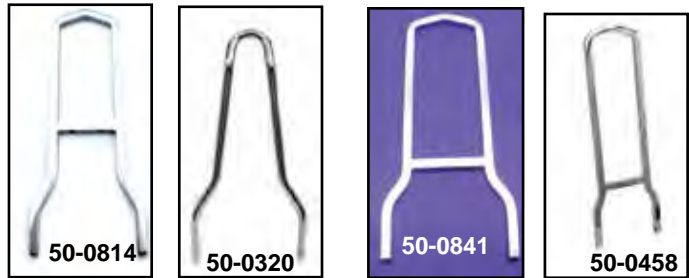

Sissy Bar

Sissy Bar Side Strap & Back. Order top and straps separately.					
Fitment	Side Straps	16" Back	11" Back	20" Back	Sissy Bar Back Width
2004-up	50-0847	50-0841	50-0842	50-0461	7½"
2004-up	50-1198				50-0843 Grab Rail Black, Side Plates
		50-1514			Round, Black
		50-1192			Round Chrome
1994-03	50-0807	50-0812	50-0816	50-0458	6¾"
1994-03			50-0893		Round
1979-93	50-0808	50-0813	50-0817	50-0459	8"
1979-93			50-0320		8" Round
1957-78	50-0810	50-0814	50-0818	50-0460	7¾"
1957-78			50-1192		7¾" Round
1979-93			50-0323		Round
Screw Set	37-1509				

Sissy Bar Grab Rail Combo.
VT No. 50-0503

Detachable Side Plates and Dockable Hardware.

Side Plate	Hardware	Year
50-1621	50-1622	2004-up
50-1623	50-1624	1994-03
	50-1558	Cam Lock, Chrome
	50-1559	Cam Lock, Black
	50-1651	Mounting Kit for detachable rack
	31-1315	Bushing Set (2)
	31-1316	Bushing Set (2) Narrow
	31-1304	Bushing Set for docking points (2)
	50-1512	Stainless Steel Bushing Set (4)
	31-1300	Bushing Set, Narrow, Chrome
	31-1301	Bushing Set, Narrow, 53697-06
	31-1302	Bushing Set, Narrow, 53942-04
	31-1303	Bushing Set, Wide, 53943-04
	31-1312	Bushing Set, Narrow, 53967-06

Sissy Bar Inserts.

VT No.	Type	Finish
50-0820	Cross	Chrome
42-0045	Skull	Brass
42-0156	Eagle	Brass

Sissy Bar for 2004-up XL.

Solid	Detachable	Height
50-1634	50-1625	20"
50-1626	50-1627	16"
50-1628	50-1629	11"
50-1630	50-1631	Grab Rail
50-1542		16" Round