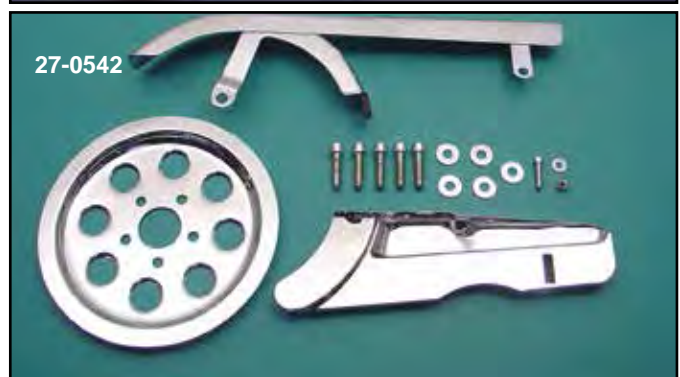

27-0788

20-0784

27-0788
Installed

Chrome Lower Belt Guard for XL's.

VT No.	Year
27-1645	1991-2003
27-0788	2004-up
20-0784	2004-up

27-0112

27-1573

Chrome Chain Guards with spatter apron.

VT No.	Year
27-0112	1983-87
27-1573	1988-92

Chrome Rigid Frame Chain Guard for Sportster.

VT No.	Item
27-0128	Guard
31-0710	Strap

42-0670

42-0934

42-7512

Chrome Rear Pulley Cover. Order VT No. 37-8671 chrome torx bolt set separately.

VT No.	Year	Tooth
42-0670	1991-2003	61
42-0934	2004-up	68
42-7512	2004-up	68
42-1132	2004-up, Black	68

42-1132

Universal Right Side measures 25" length. VT No. 27-0101

27-0619

27-0542

Chrome Guard/Rear Pulley/Dress Up Kit includes belt guards, upper and lower, and 61T rear pulley cover for 5-Speed belt drive models with hardware.

VT No.	Year
27-0541	1991-99
27-0542	2000-2003
27-0619	2004-up

27-0102

27-0103

27-0401

27-0400

27-0106

27-0107

Chrome Chain Guards for Sportster.