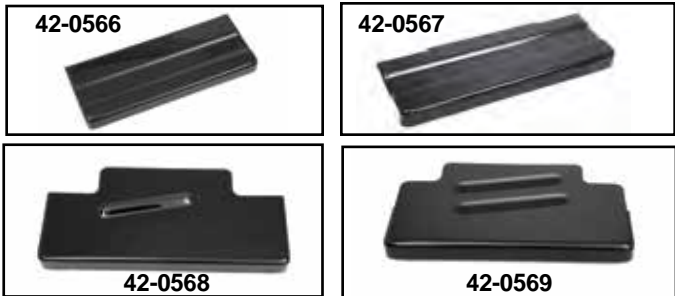

Battery Cover Kits

2004-up Left Side Battery Cover.
VT No. Type
42-0936 2004-13 XLH
42-1041 2008-up XR

Chrome Battery Cover Kit
 includes both top and side covers with correct stainless steel strap.
 Note style of side cover.

VT No.	Year	Model	Style
42-0576	1998-03	XL	Slotted
42-0547	1991-97	XL	Slotted
42-0548	1982-90	XL	Slotted
42-0549	1979 only	XL	Smooth (Rubber)
42-0575	1980-81	XL	Smooth Note: Strap not included
42-0542*	1970-78	XLCH	Slotted
42-0557	1967-78	XLH	Ribbed

***Note:** Battery strap not included, top and side cover only

Battery Top Cover and Strap Kit. Help save time by ordering the proper cover and hold down strap.

VT No.	Application
42-5514	1967-78 XLH
42-5515	1970-84 XL Kick Only
42-5519	1997-03 XL