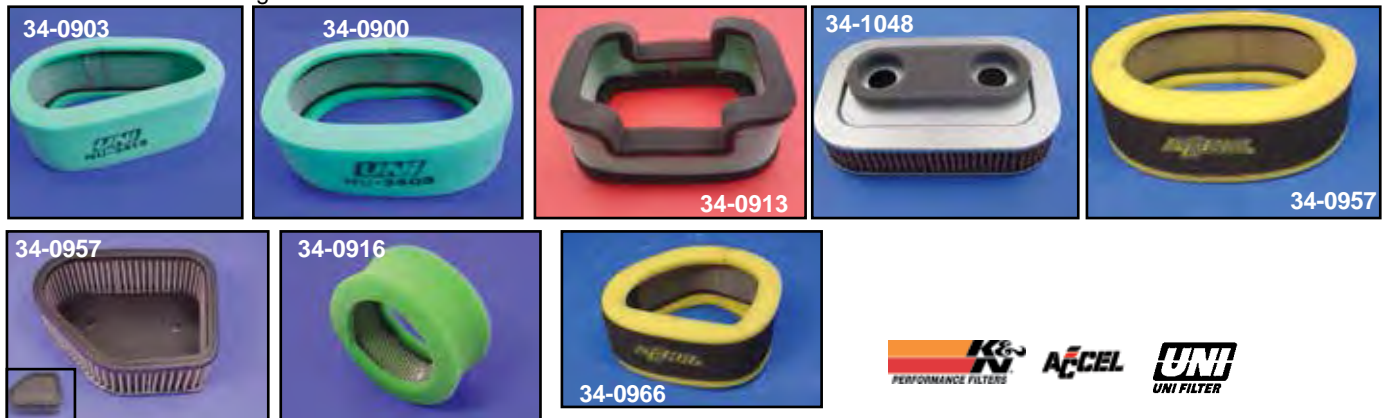

# Replica™ Air Filters

**Washable Paper Air Filters** feature original shape and styling for exact fit.

VT No.	Fits	VT No.	Fits
34-0934	1988-2001 XL	34-1298	Eagle Round
34-0935	S&S "B"	34-1066	Oblong
34-1176	S&S, "E" and "G"	34-1248	1973-76 XL
34-0948	Tapered, Velo Type	34-1334	Inverted Type
34-1067	Sifton Air Power™	34-0734	K&N
34-0959	2004-13 XL	34-0277	Mount Set
34-0064	2014-up XL, filter		
34-1040	Screamin' Eagle Round		

**Air Filters** are available in 4 types, K&N paper, Uni Filter foam, Accel 2-stage foam and V-Twin foam.

K & N	Accel	Uni Foam	Fits	For Aftermarket Models			
34-1329	—	—	2014-up XL	34-0960	34-0975	34-0905	S&S Super "B"
34-1191	—	—	2004-13 XL	—	—	34-0916	S&S Super "B" (VTwin)
34-1048	—	34-0913*	1988-2003 XL				Round Style
34-0957	34-0966	34-0909	1986-87 XL	34-1010	—	34-0984	S & S Super "E" & "G"
34-0951	—	34-0900	1983-85 1000	—	—	34-0906	34-0506, 34-0508
34-0954	34-0970	34-0903	1979-82 1000	—	—	34-0915	34-0510
34-0953	—	34-0902	L1975-78 1000	—	—	34-0977	New Era
34-0952	34-0967	34-0901	L1973-E75 1000	34-1009	—	—	Mikuni HSR-40 smoothbore
34-1248	—	—	1968-75 FL, FX	34-1078	—	—	Mikuni HSR 42/45 smoothbore
34-0951	—	34-0900	1967-75 900/1000	34-1070	—	—	Hyper Charger
				34-1187	—	—	Screamin' Eagle 2004-up

## Air Cover Screws

**Air Cleaner Cover Allen Mounting Kit.**  
VT No. 9916-2

**S&S Chrome Air Cleaner Cover** countersunk allen screws mount cover on S&S air cleaners. Three screws per kit. VT No. 9980-3

**Chrome Air Cleaner Screws.**

VT No.	#	Size	Style	U/M
37-8556	B	1/4 - 20	S&S	3 pack
8212-3	C	5/16 - 24	Early Stock	Kit
7206-2	A	5/16 - 24	1957-77 Acorn	2 pack
8461-2			As Above Cap	2 pack
7806-3	A	5/16 - 18	1978-84 Acorn	3 pack
9916-2	B	5/16 - 18	Chrome Flat Allen	Kit
37-2096	C	5/16 - 24	Early Stock	4 pack
37-8750		8mm - 5/8		4 pack