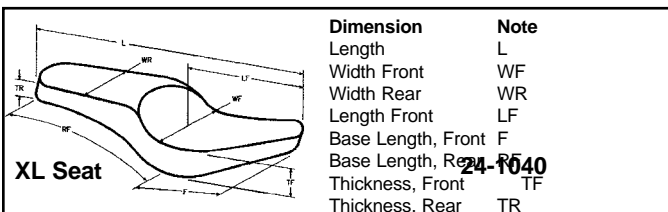

47-0270

Voyager Series for 2004-up XL's feature full comfort design for the longest ride.
VT No. 47-0270