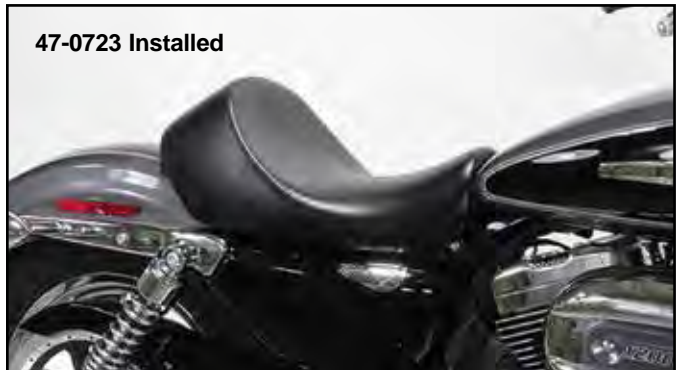

47-0789 Installed