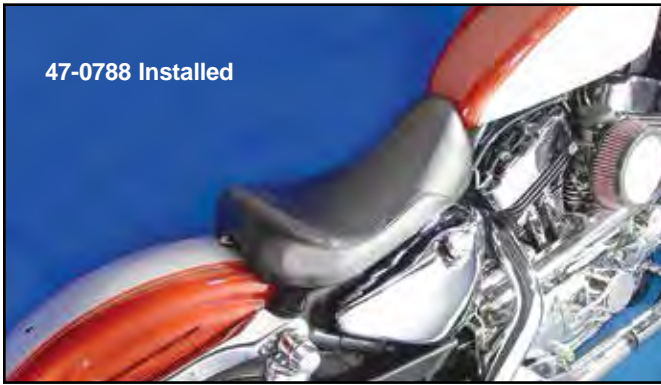

# Solo for XL Frame Mount Type

47-0788 Installed

**Leather Solo Saddles** are frame mounted to fit stock 2004-06 models.  
VT No. 47-0756

**Classic Black Solo** features premium Naugahyde with skirt decorated with midnite spots, order seat pad or fender tail available separately. Fits 2004-06  
VT No. 47-0881

Spring Mount Leather Solos and Mount Kits are listed in the Multi Fit section.

31-0213

31-0439

31-9909

31-9924

31-9951

49-0888

**XL Chrome Saddlebag Supports** are designed to fit the contour of the fender struts and protect your bags from the brake caliper and swing arm.