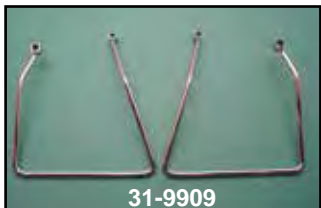

# Solo for XL Frame Mount Type

47-0788 Installed

**Leather Solo Saddles** are frame mounted to fit stock 2004-06 models.  
VT No. 47-0756

**Classic Black Solo** features premium Naugahyde with skirt decorated with midnite spots, order seat pad or fender tail available separately. Fits 2004-06  
VT No. 47-0881

Spring Mount Leather Solos and Mount Kits are listed in the Multi Fit section.

31-0213

31-0439

31-9909

31-9924

31-9951

49-0888

**XL Chrome Saddlebag Supports** are designed to fit the contour of the fender struts and protect your bags from the brake caliper and swing arm.

VT No.	Year	Note
31-0213	1952-78	
31-0439	1979-81	
31-9909	1982-93	1
31-9924	1994-03	2
31-9951	2004-up	
49-0888	Black	All
49-0889	Chrome	All

49-0889

**Note 1:** Requires 31-9913 Signal Relocation Kit for 1982-89 models. Require signals to be moved to rear fender strut mounting hole.